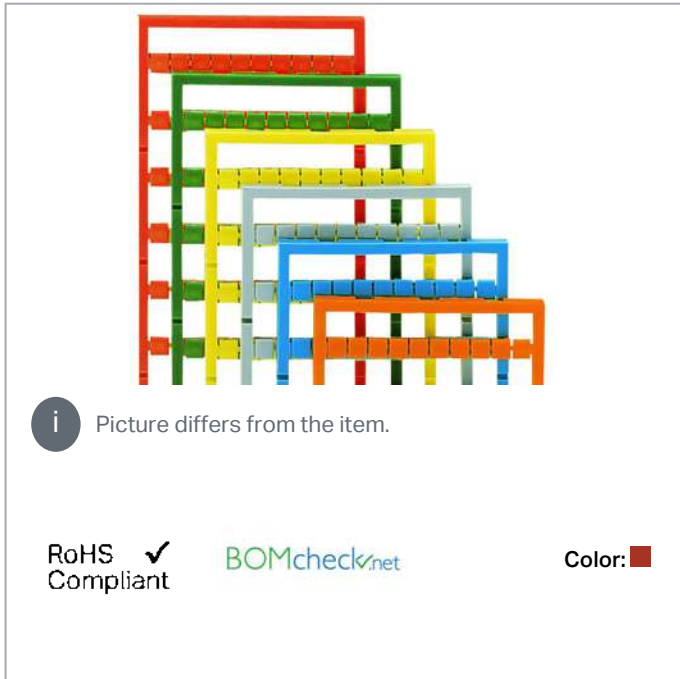

Data sheet | Item number: 248-565/000-005

Mini-WSB marking card; as card; MARKED; 1 ... 9 (10x); not stretchable;
Horizontal marking; snap-on type; red

www.wago.com/248-565_000-005

Data

Technical Data

Marking	1 ... 9
Marking (number)	10
Marking direction	Horizontal marking
Marking color	black
Marking type	Numbers
Representation of the imprint	consecutive numbers per strip
Pre-assembly	10 strips with 10 markers per card

Physical data

Marker/Strip width	5 mm
Marker width	5 mm

Subject to changes. Please also observe the further product documentation!

WAGO Corporation
Germantown, WI 53022
Phone: 1-800-DIN-RAIL (346-7245) | Fax: (262) 255-6222
Email: info.us@wago.com | Web: www.wago.us

Do you have any questions about our products?
We are always happy to take your call at {0}.

Material Data

Color	red
Weight	6.7 g
Fire load	0.201 MJ

Commercial data

Packaging type	BOX
Country of origin	DE
GTIN	4050821054900
Customs tariff number	49119900000