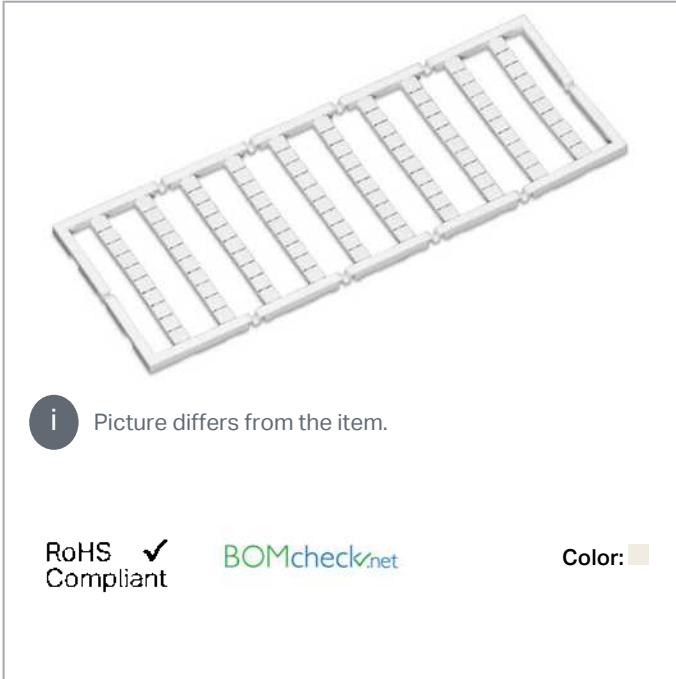

Data sheet | Item number: 248-566

Mini-WSB marking card; as card; MARKED; 1 ... 50 (2x); not stretchable;
Horizontal marking; snap-on type; white

www.wago.com/248-566

 Picture differs from the item.

RoHS 
Compliant

Color: 

Data

Technical Data

Marking	1 ... 50
Marking (number)	2
Marking direction	Horizontal marking
Marking color	black
Marking type	Numbers
Representation of the imprint	consecutive numbers per strip
Pre-assembly	10 strips with 10 markers per card

Do you have any questions about our products?
We are always happy to take your call at {0}.

Material Data

Color	white
Weight	6.2 g
Fire load	0.201 MJ

Commercial data

Product Group	2 (Terminal Block Accessories)
Packaging type	bag
Country of origin	DE
GTIN	4017332275767
Customs tariff number	49119900000