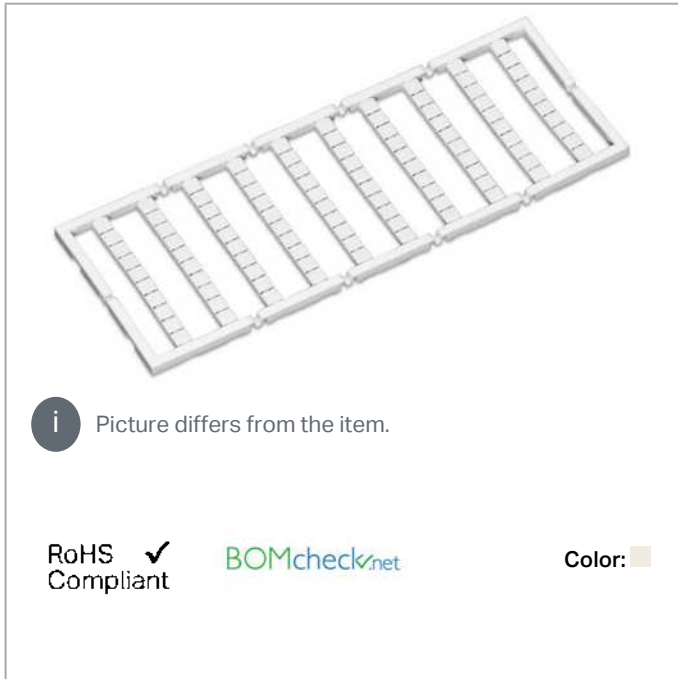

Data sheet | Item number: 248-572

Mini-WSB marking card; as card; MARKED; 81 ... 90 (10x); not stretchable;
Horizontal marking; snap-on type; white

www.wago.com/248-572

Data

Technical Data

Marking	81 ... 90
Marking (number)	10
Marking direction	Horizontal marking
Marking color	black
Marking type	Numbers
Representation of the imprint	consecutive numbers per strip
Pre-assembly	10 strips with 10 markers per card

Do you have any questions about our products?
We are always happy to take your call at {0}.

Material Data

Color	white
Weight	6.2 g
Fire load	0.201 MJ

Commercial data

Product Group	2 (Terminal Block Accessories)
Packaging type	bag
Country of origin	DE
GTIN	4055143694612
Customs tariff number	49119900000