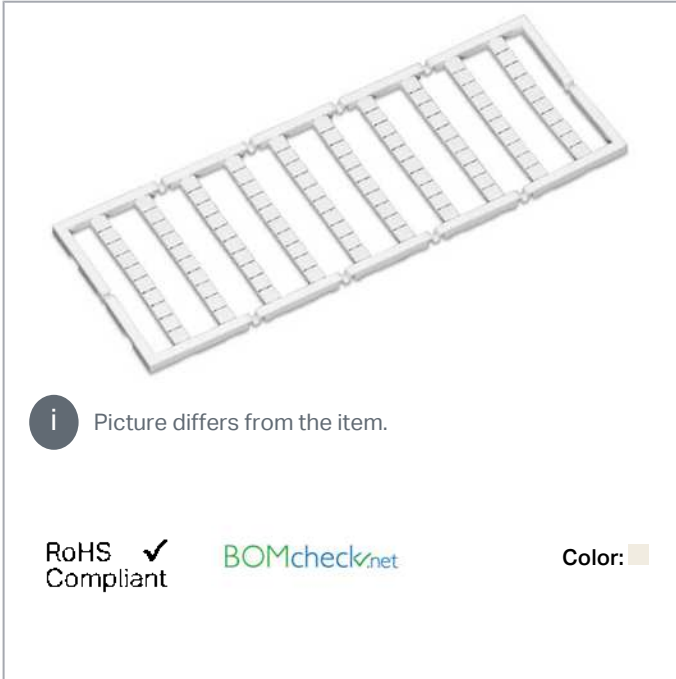

Data sheet | Item number: 248-574

Mini-WSB marking card; as card; MARKED; L1 (100x); not stretchable;
Horizontal marking; snap-on type; white

www.wago.com/248-574

Data

Technical Data

Marking	L1
Marking (number)	100
Marking direction	Horizontal marking
Marking color	black
Marking type	Symbol
Representation of the imprint	same symbols per strip
Pre-assembly	10 strips with 10 markers per card

Physical data

Marker/Strip width	5 mm
Marker width	5 mm

Subject to changes. Please also observe the further product documentation!

WAGO Corporation
Germantown, WI 53022
Phone: 1-800-DIN-RAIL (346-7245) | Fax: (262) 255-6222
Email: info.us@wago.com | Web: www.wago.us

Do you have any questions about our products?
We are always happy to take your call at {0}.

Material Data

Color	white
Weight	6.2 g
Fire load	0.201 MJ

Commercial data

Product Group	2 (Terminal Block Accessories)
Packaging type	bag
Country of origin	DE
GTIN	4055143695060
Customs tariff number	49119900000