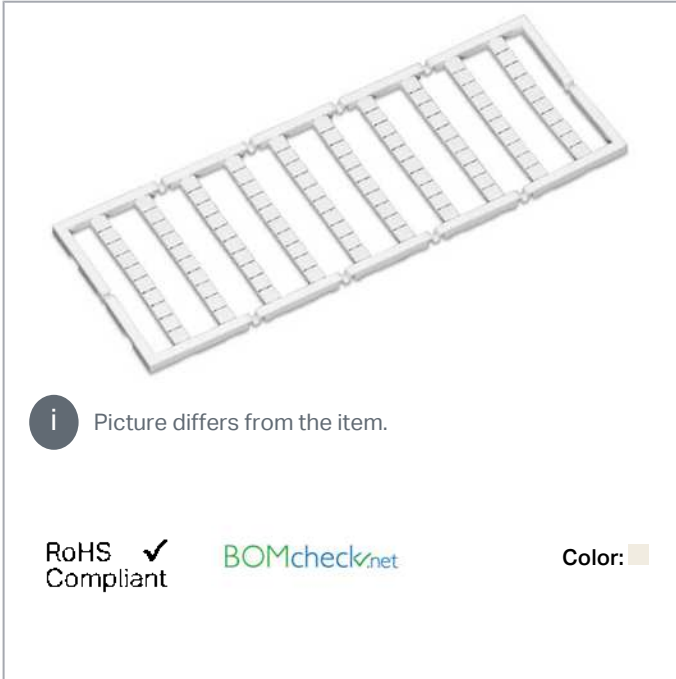

Data sheet | Item number: 248-578

Mini-WSB marking card; as card; MARKED; PE (100x); not stretchable;
Horizontal marking; snap-on type; white

www.wago.com/248-578

Data

Technical Data

Marking	PE
Marking (number)	100
Marking direction	Horizontal marking
Marking color	black
Marking type	Symbol
Representation of the imprint	same symbols per strip
Pre-assembly	10 strips with 10 markers per card

Physical data

Marker/Strip width	5 mm
Marker width	5 mm

Subject to changes. Please also observe the further product documentation!

WAGO Corporation
Germantown, WI 53022
Phone: 1-800-DIN-RAIL (346-7245) | Fax: (262) 255-6222
Email: info.us@wago.com | Web: www.wago.us

Do you have any questions about our products?
We are always happy to take your call at {0}.

Material Data

Color	white
Weight	6.2 g
Fire load	0.201 MJ

Commercial data

Product Group	2 (Terminal Block Accessories)
Packaging type	bag
Country of origin	DE
GTIN	4055143695145
Customs tariff number	4911990000