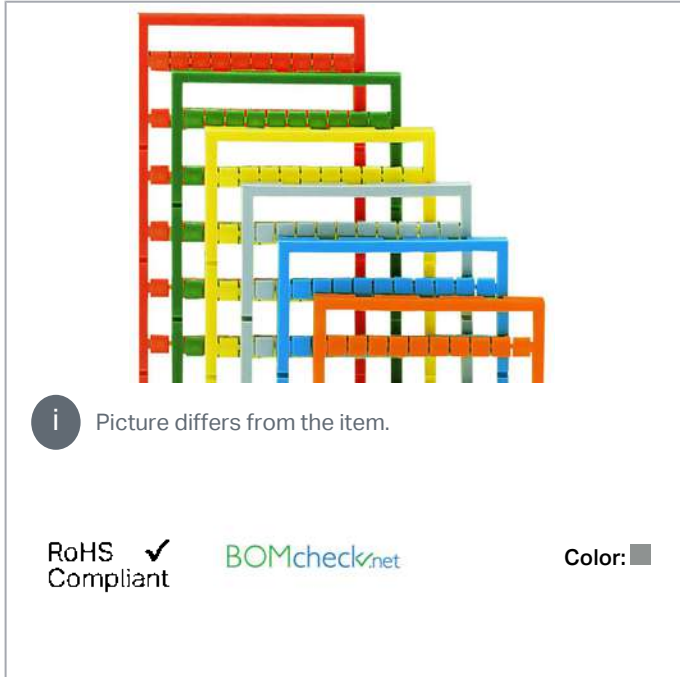

Data sheet | Item number: 248-578/000-007

Mini-WSB marking card; as card; MARKED; PE (100x); not stretchable;
Horizontal marking; snap-on type; gray

www.wago.com/248-578_000-007

Data

Technical Data

Marking	PE
Marking (number)	100
Marking direction	Horizontal marking
Marking color	black
Marking type	Symbol
Representation of the imprint	same symbols per strip
Pre-assembly	10 strips with 10 markers per card

Physical data

Marker/Strip width	5 mm
Marker width	5 mm

Subject to changes. Please also observe the further product documentation!

WAGO Corporation
Germantown, WI 53022
Phone: 1-800-DIN-RAIL (346-7245) | Fax: (262) 255-6222
Email: info.us@wago.com | Web: www.wago.us

Do you have any questions about our products?
We are always happy to take your call at {0}.

Material Data

Color	gray
Weight	6.7 g
Fire load	0.201 MJ

Commercial data

Product Group	2 (Terminal Block Accessories)
Packaging type	BOX
Country of origin	DE
GTIN	4017332387804
Customs tariff number	4911990000