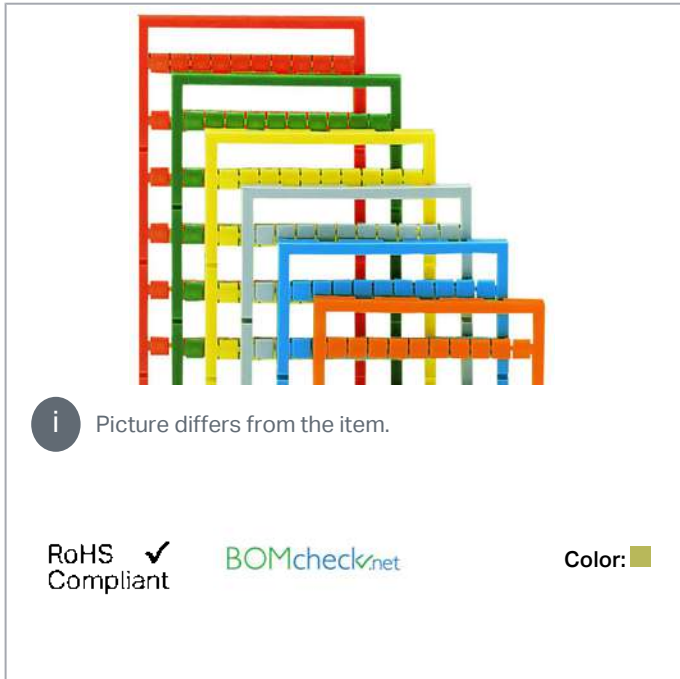

Data sheet | Item number: 248-578/000-017

Mini-WSB marking card; as card; MARKED; PE (100x); not stretchable;
Horizontal marking; snap-on type; light green

www.wago.com/248-578_000-017

Data

Technical Data

Marking	PE
Marking (number)	100
Marking direction	Horizontal marking
Marking color	black
Marking type	Symbol
Representation of the imprint	same symbols per strip
Pre-assembly	10 strips with 10 markers per card

Do you have any questions about our products?
We are always happy to take your call at {0}.

Material Data

Color	light green
Weight	6.7 g
Fire load	0.201 MJ

Commercial data

Product Group	2 (Terminal Block Accessories)
Packaging type	BOX
Country of origin	DE
GTIN	4017332059633
Customs tariff number	49119900000