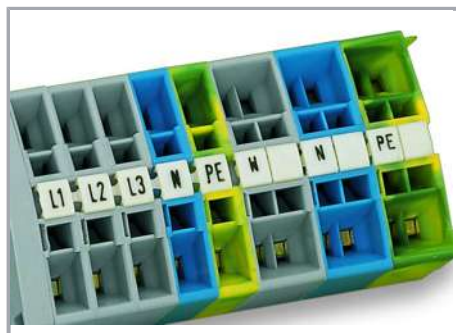

Data sheet | Item number: 248-578/000-017

Mini-WSB marking card; as card; MARKED; PE (100x); not stretchable;
Horizontal marking; snap-on type; light green

www.wago.com/248-578_000-017

Data

Technical Data

Do you have any questions about our products?
We are always happy to take your call at {0}.

Material Data

Color	light green
Weight	6.7 g
Fire load	0.201 MJ

Commercial data

Product Group	2 (Terminal Block Accessories)
Packaging type	BOX
Country of origin	DE
GTIN	4017332059633
Customs tariff number	49119900000

Installation Notes

Marking

Marking via Mini-WSB Quick markers.

Product family

Mini-WSB

[Show all products from the family](#)

Subject to changes. Please also observe the further product documentation!