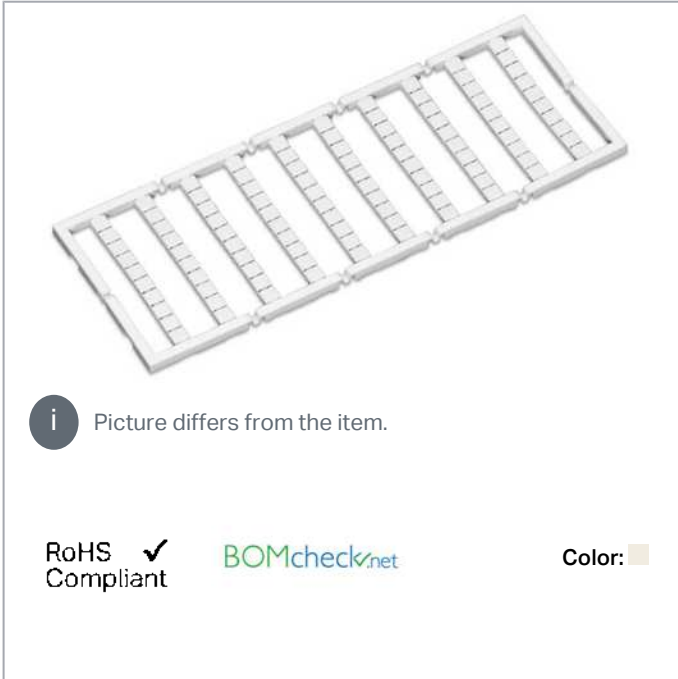

## Data sheet | Item number: 248-579

Mini-WSB marking card; as card; MARKED; PEN (100x); not stretchable;  
Horizontal marking; snap-on type; white

[www.wago.com/248-579](http://www.wago.com/248-579)