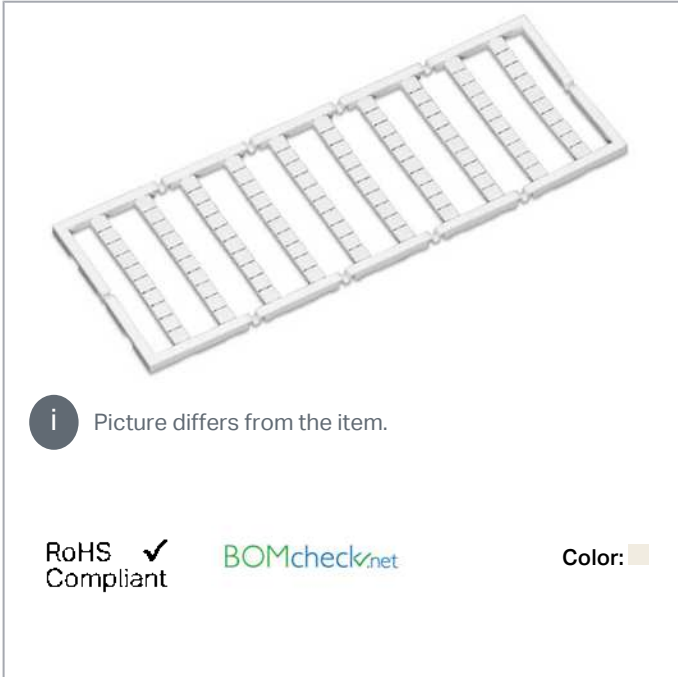

## Data sheet | Item number: 248-580

Mini-WSB marking card; as card; MARKED; Ground (100x); not stretchable;  
Horizontal marking; snap-on type; white

[www.wago.com/248-580](http://www.wago.com/248-580)