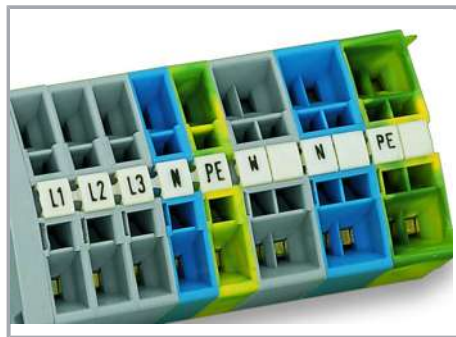

Weight	6.2 g
Fire load	0.201 MJ

Commercial data

Product Group	2 (Terminal Block Accessories)
Packaging type	bag
Country of origin	DE
GTIN	4055143695176
Customs tariff number	491 19900000

Installation Notes

Marking

Marking via Mini-WSB Quick markers.

Product family

Mini-WSB

[Show all products from the family](#)

Subject to changes. Please also observe the further product documentation!