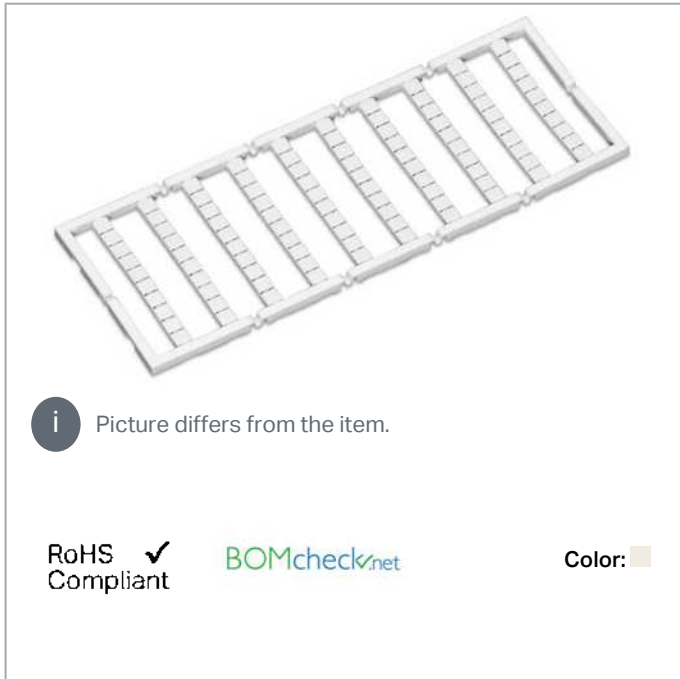

Data sheet | Item number: 248-581

Mini-WSB marking card; as card; MARKED; R (100x); not stretchable;
Horizontal marking; snap-on type; white

www.wago.com/248-581

Data

Technical Data

Marking	R
Marking (number)	100
Marking direction	Horizontal marking
Marking color	black
Marking type	Symbol
Representation of the imprint	same symbols per strip
Pre-assembly	10 strips with 10 markers per card

Physical data

Marker/Strip width	5 mm
Marker width	5 mm

Subject to changes. Please also observe the further product documentation!

WAGO Corporation
Germantown, WI 53022
Phone: 1-800-DIN-RAIL (346-7245) | Fax: (262) 255-6222
Email: info.us@wago.com | Web: www.wago.us

Do you have any questions about our products?
We are always happy to take your call at {0}.

Material Data

Color	white
Weight	6.2 g
Fire load	0.201 MJ

Commercial data

Product Group	2 (Terminal Block Accessories)
Packaging type	BOX
Country of origin	DE
GTIN	4017332133395
Customs tariff number	4911990000