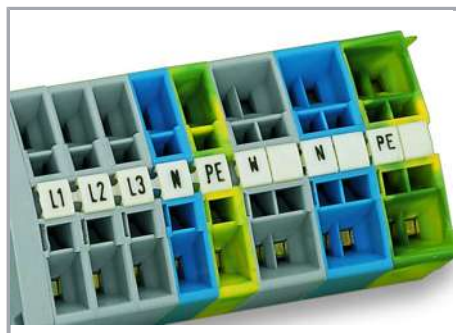

Material Data

Color	white
Weight	6.2 g
Fire load	0.201 MJ

Commercial data

Product Group	2 (Terminal Block Accessories)
Packaging type	BOX
Country of origin	DE
GTIN	4017332133418
Customs tariff number	4911990000

Installation Notes

Marking

Marking via Mini-WSB Quick markers.

Product family

Mini-WSB

[Show all products from the family](#)

Subject to changes. Please also observe the further product documentation!