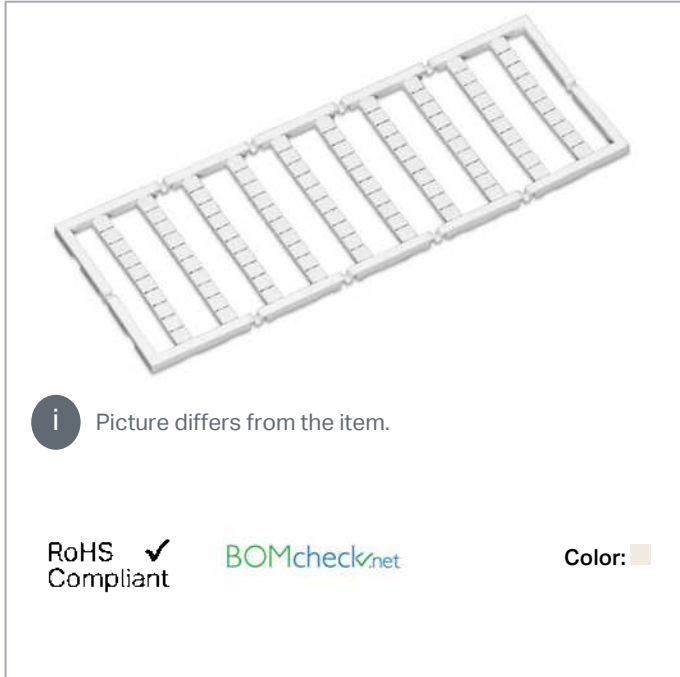

Data sheet | Item number: 248-602

Mini-WSB marking card; as card; MARKED; 1 ... 10 (10x); not stretchable;
Vertical marking; snap-on type; white

www.wago.com/248-602

 Picture differs from the item.

RoHS 
Compliant

Color: 

Data

Technical Data

Marking	1 ... 10
Marking (number)	10
Marking direction	Vertical marking
Marking color	black
Marking type	Numbers
Representation of the imprint	consecutive numbers per strip
Pre-assembly	10 strips with 10 markers per card

Do you have any questions about our products?
We are always happy to take your call at {0}.

Material Data

Color	white
Weight	6.2 g
Fire load	0.201 MJ

Commercial data

Product Group	2 (Terminal Block Accessories)
Packaging type	bag
Country of origin	DE
GTIN	4055143695213
Customs tariff number	4911990000