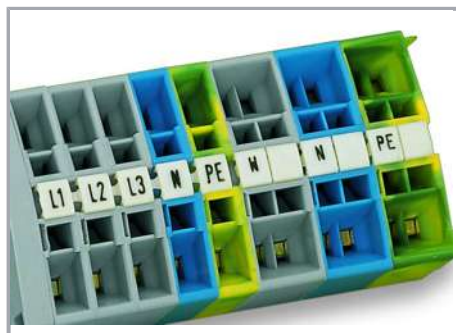

Data sheet | Item number: 248-602

Mini-WSB marking card; as card; MARKED; 1 ... 10 (10x); not stretchable;
Vertical marking; snap-on type; white

www.wago.com/248-602

 Picture differs from the item.

RoHS 
Compliant

Do you have any questions about our products?
We are always happy to take your call at {0}.

Material Data

Color	white
Weight	6.2 g
Fire load	0.201 MJ

Commercial data

Product Group	2 (Terminal Block Accessories)
Packaging type	bag
Country of origin	DE
GTIN	4055143695213
Customs tariff number	4911990000

Installation Notes

Marking

Marking via Mini-WSB Quick markers.

Product family

Mini-WSB

[Show all products from the family](#)

Subject to changes. Please also observe the further product documentation!