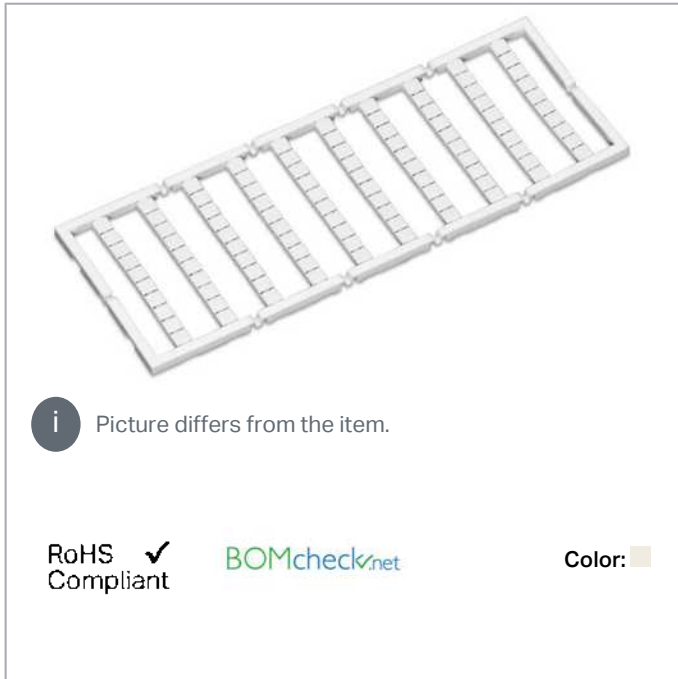

Data sheet | Item number: 248-603

Mini-WSB marking card; as card; MARKED; 11 ... 20 (10x); not stretchable;
Vertical marking; snap-on type; white

www.wago.com/248-603

 Picture differs from the item.

RoHS 
Compliant

Color: 

Data

Technical Data

Marking	11 ... 20
Marking (number)	10
Marking direction	Vertical marking
Marking color	black
Marking type	Numbers
Representation of the imprint	consecutive numbers per strip
Pre-assembly	10 strips with 10 markers per card

Do you have any questions about our products?
We are always happy to take your call at {0}.

Material Data

Color	white
Weight	6.2 g
Fire load	0.201 MJ

Commercial data

Product Group	2 (Terminal Block Accessories)
Packaging type	bag
Country of origin	DE
GTIN	4055143695220
Customs tariff number	49119900000