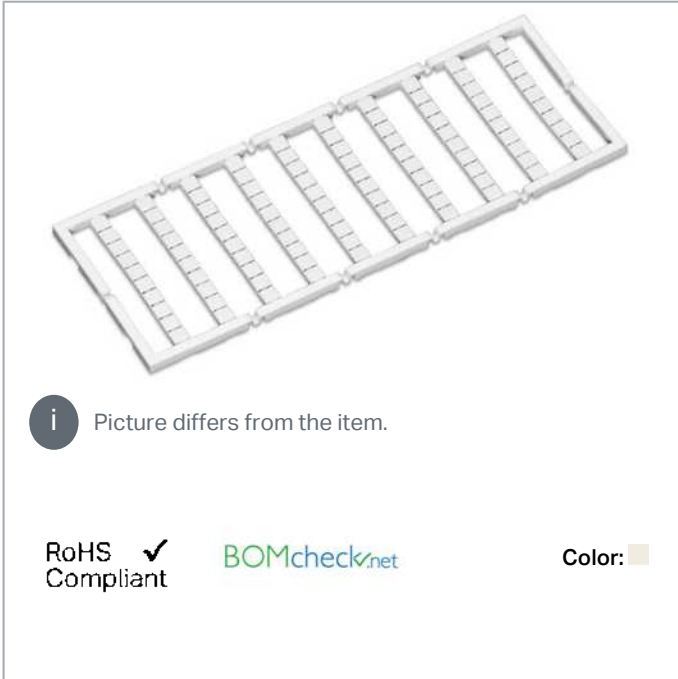

Data sheet | Item number: 248-604

Mini-WSB marking card; as card; MARKED; 21 ... 30 (10x); not stretchable;

Vertical marking; snap-on type; white

www.wago.com/248-604

i Picture differs from the item.

RoHS Compliant

BOMcheck.net

Color:

Data

Technical Data

Marking	21 ... 30
Marking (number)	10
Marking direction	Vertical marking
Marking color	black
Marking type	Numbers
Representation of the imprint	consecutive numbers per strip
Pre-assembly	10 strips with 10 markers per card

Do you have any questions about our products?
We are always happy to take your call at {0}.

Material Data

Color	white
Weight	6.2 g
Fire load	0.201 MJ

Commercial data

Product Group	2 (Terminal Block Accessories)
Packaging type	BOX
Country of origin	DE
GTIN	4017332133456
Customs tariff number	4911990000