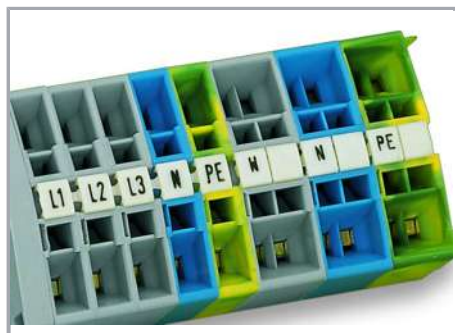

Data sheet | Item number: 248-604

Mini-WSB marking card; as card; MARKED; 21 ... 30 (10x); not stretchable;

Vertical marking; snap-on type; white

www.wago.com/248-604

i Picture differs from the item.

RoHS Compliant

Do you have any questions about our products?
We are always happy to take your call at {0}.

Material Data

Color	white
Weight	6.2 g
Fire load	0.201 MJ

Commercial data

Product Group	2 (Terminal Block Accessories)
Packaging type	BOX
Country of origin	DE
GTIN	4017332133456
Customs tariff number	4911990000

Installation Notes

Marking

Marking via Mini-WSB Quick markers.

Product family

Mini-WSB

[Show all products from the family](#)

Subject to changes. Please also observe the further product documentation!