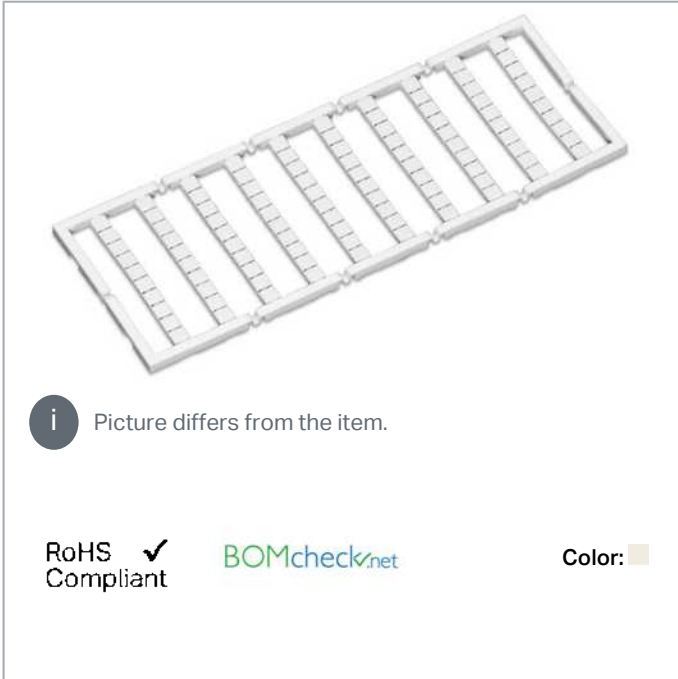

Data sheet | Item number: 248-605

Mini-WSB marking card; as card; MARKED; 31 ... 40 (10x); not stretchable;

Vertical marking; snap-on type; white

www.wago.com/248-605

i Picture differs from the item.

RoHS Compliant

BOMcheck.net

Color:

Data

Technical Data

Marking	31 ... 40
Marking (number)	10
Marking direction	Vertical marking
Marking color	black
Marking type	Numbers
Representation of the imprint	consecutive numbers per strip
Pre-assembly	10 strips with 10 markers per card

Do you have any questions about our products?
We are always happy to take your call at {0}.

Material Data

Color	white
Weight	6.2 g
Fire load	0.201 MJ

Commercial data

Product Group	2 (Terminal Block Accessories)
Packaging type	BOX
Country of origin	DE
GTIN	4017332133463
Customs tariff number	4911990000