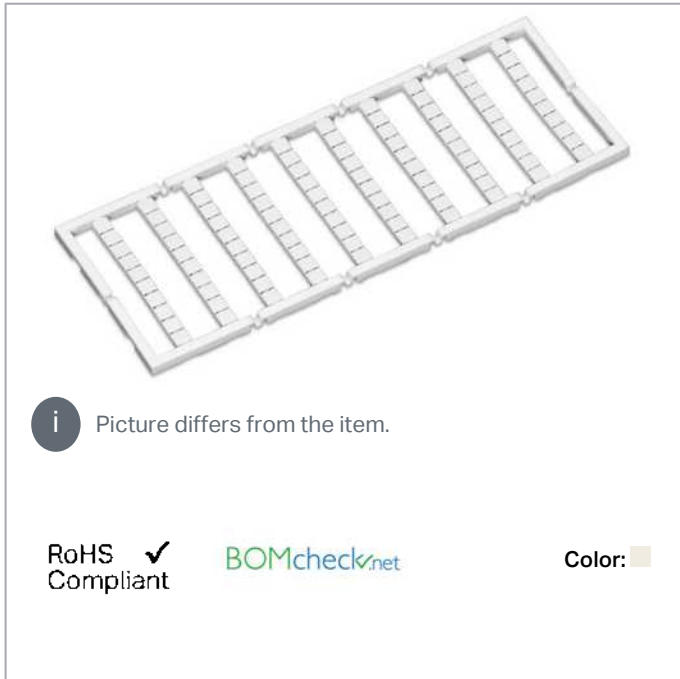

Data sheet | Item number: 248-606

Mini-WSB marking card; as card; MARKED; 41 ... 50 (10x); not stretchable;

Vertical marking; snap-on type; white

www.wago.com/248-606

 Picture differs from the item.

RoHS 
Compliant

Color: 

Data

Technical Data

Marking	41 ... 50
Marking (number)	10
Marking direction	Vertical marking
Marking color	black
Marking type	Numbers
Representation of the imprint	consecutive numbers per strip
Pre-assembly	10 strips with 10 markers per card

Do you have any questions about our products?
We are always happy to take your call at {0}.

Material Data

Color	white
Weight	6.2 g
Fire load	0.201 MJ

Commercial data

Product Group	2 (Terminal Block Accessories)
Packaging type	BOX
Country of origin	DE
GTIN	4017332133470
Customs tariff number	4911990000