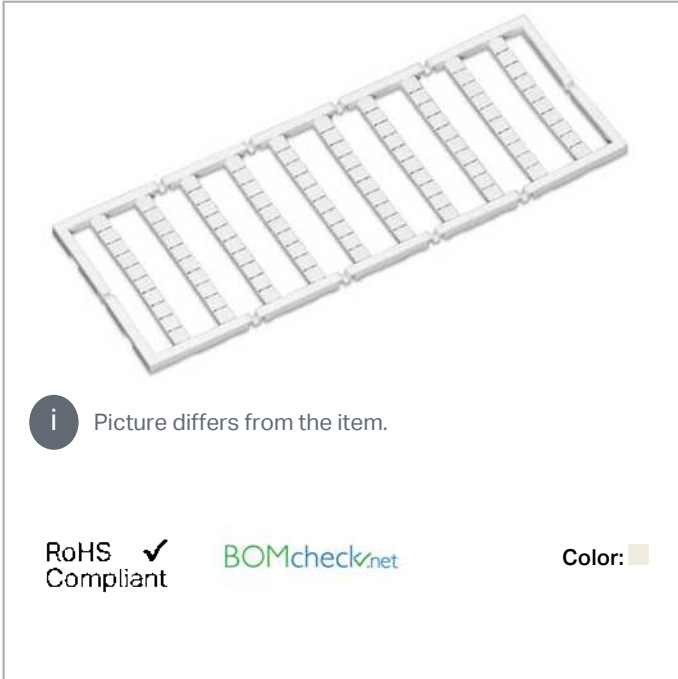

## Data sheet | Item number: 248-607

Mini-WSB marking card; as card; MARKED; 51 ... 100 (2x); not stretchable;

Vertical marking; snap-on type; white

[www.wago.com/248-607](http://www.wago.com/248-607)

**i** Picture differs from the item.