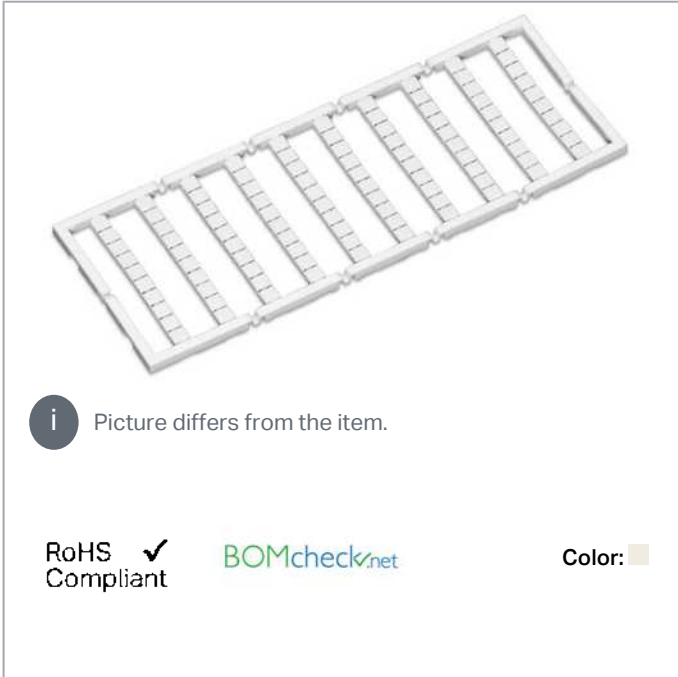

Data sheet | Item number: 248-608

Mini-WSB marking card; as card; MARKED; 101 ... 150 (2x); not stretchable;
Vertical marking; snap-on type; white

www.wago.com/248-608

Data

Technical Data

Marking	101 ... 150
Marking (number)	2
Marking direction	Vertical marking
Marking color	black
Marking type	Numbers
Representation of the imprint	consecutive numbers per strip
Pre-assembly	10 strips with 10 markers per card

Physical data

Marker/Strip width	5 mm
Marker width	5 mm

Subject to changes. Please also observe the further product documentation!

WAGO Corporation
Germantown, WI 53022
Phone: 1-800-DIN-RAIL (346-7245) | Fax: (262) 255-6222
Email: info.us@wago.com | Web: www.wago.us

Do you have any questions about our products?
We are always happy to take your call at {0}.

Material Data

Color	white
Weight	6.2 g
Fire load	0.201 MJ

Commercial data

Product Group	2 (Terminal Block Accessories)
Packaging type	BOX
Country of origin	DE
GTIN	4017332133494
Customs tariff number	4911990000