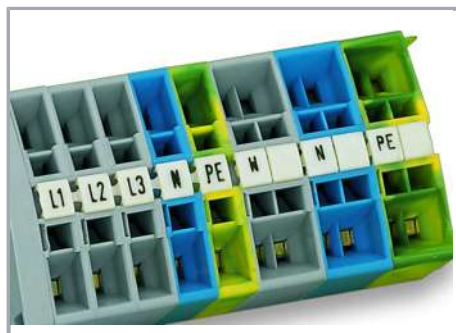

Data sheet | Item number: 248-608

Mini-WSB marking card; as card; MARKED; 101 ... 150 (2x); not stretchable;
Vertical marking; snap-on type; white

www.wago.com/248-608

Data

Technical Data

Marking	101 ... 150
Marking (number)	2
Marking direction	Vertical marking
Marking color	black
Marking type	Numbers
Representation of the imprint	consecutive numbers per strip
Pre-assembly	10 strips with 10 markers per card

Do you have any questions about our products?
We are always happy to take your call at {0}.

Material Data

Color	white
Weight	6.2 g
Fire load	0.201 MJ

Commercial data

Product Group	2 (Terminal Block Accessories)
Packaging type	BOX
Country of origin	DE
GTIN	4017332133494
Customs tariff number	4911990000

Installation Notes

Marking

Marking via Mini-WSB Quick markers.

Product family

Mini-WSB

[Show all products from the family](#)

Subject to changes. Please also observe the further product documentation!