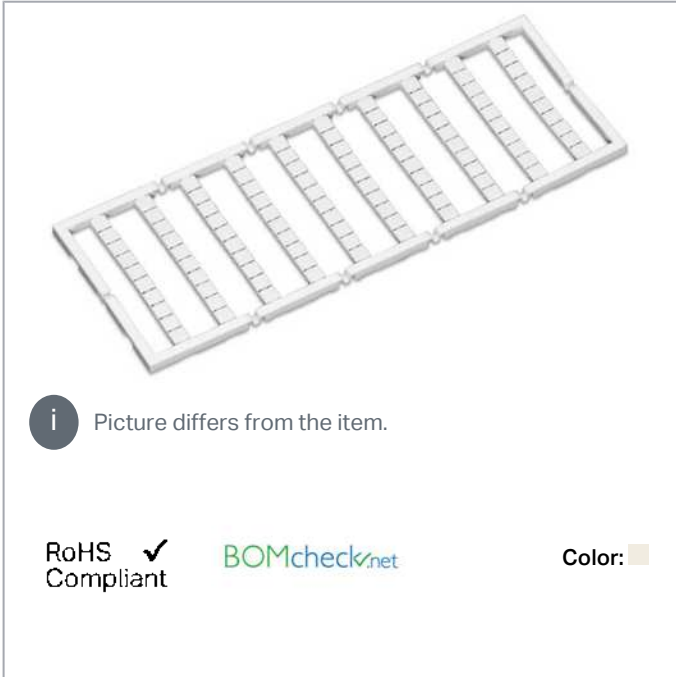

Data sheet | Item number: 248-609

Mini-WSB marking card; as card; MARKED; 151 ... 200 (2x); not stretchable;
Vertical marking; snap-on type; white

www.wago.com/248-609

Data

Technical Data

Marking	151 ... 200
Marking (number)	2
Marking direction	Vertical marking
Marking color	black
Marking type	Numbers
Representation of the imprint	consecutive numbers per strip
Pre-assembly	10 strips with 10 markers per card

Physical data

Marker/Strip width	5 mm
Marker width	5 mm

Subject to changes. Please also observe the further product documentation!

WAGO Corporation
Germantown, WI 53022
Phone: 1-800-DIN-RAIL (346-7245) | Fax: (262) 255-6222
Email: info.us@wago.com | Web: www.wago.us

Do you have any questions about our products?
We are always happy to take your call at {0}.

Material Data

Color	white
Weight	6.2 g
Fire load	0.201 MJ

Commercial data

Product Group	2 (Terminal Block Accessories)
Packaging type	BOX
Country of origin	DE
GTIN	4017332133500
Customs tariff number	49119900000