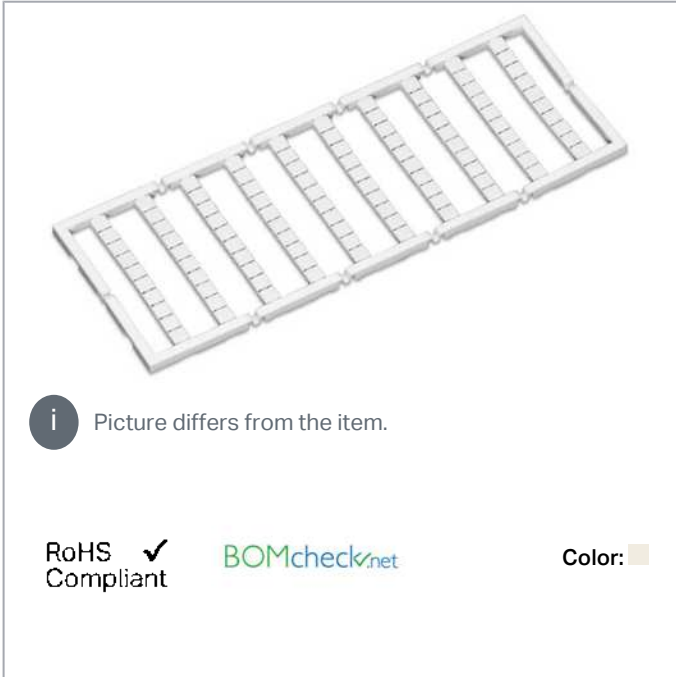

Data sheet | Item number: 248-610

Mini-WSB marking card; as card; MARKED; 201 ... 300 (1x); not stretchable;
Vertical marking; snap-on type; white

www.wago.com/248-610

Data

Technical Data

Marking	201 ... 300
Marking (number)	1
Marking direction	Vertical marking
Marking color	black
Marking type	Numbers
Representation of the imprint	consecutive numbers per strip
Pre-assembly	10 strips with 10 markers per card

Physical data

Marker/Strip width	5 mm
Marker width	5 mm

Subject to changes. Please also observe the further product documentation!

WAGO Corporation
Germantown, WI 53022
Phone: 1-800-DIN-RAIL (346-7245) | Fax: (262) 255-6222
Email: info.us@wago.com | Web: www.wago.us

Do you have any questions about our products?
We are always happy to take your call at {0}.

Material Data

Color	white
Weight	6.2 g
Fire load	0.201 MJ

Commercial data

Product Group	2 (Terminal Block Accessories)
Packaging type	BOX
Country of origin	DE
GTIN	4017332258609
Customs tariff number	49119900000