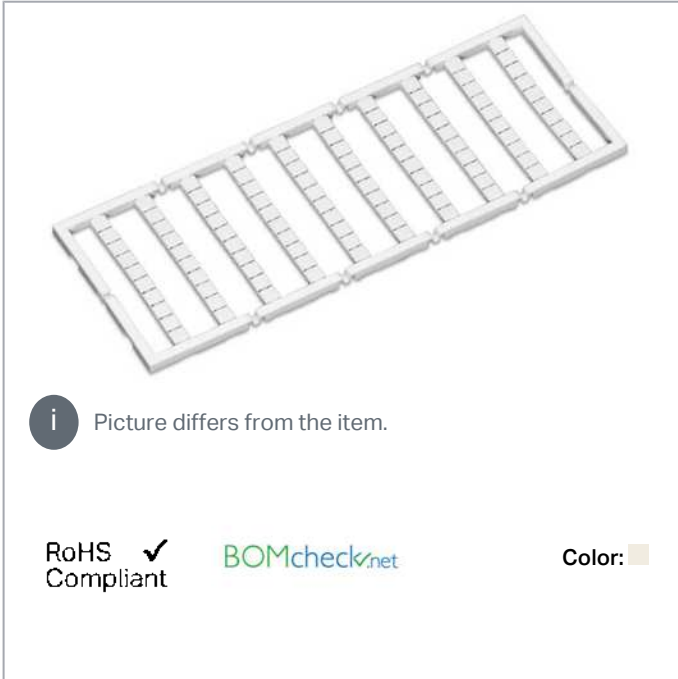

Data sheet | Item number: 248-611

Mini-WSB marking card; as card; MARKED; 301 ... 400 (1x); not stretchable;
Vertical marking; snap-on type; white

www.wago.com/248-611

i Picture differs from the item.

RoHS Compliant

BOMcheck.net

Color:

Data

Technical Data

Marking	301 ... 400
Marking (number)	1
Marking direction	Vertical marking
Marking color	black
Marking type	Numbers
Representation of the imprint	consecutive numbers per strip
Pre-assembly	10 strips with 10 markers per card

Do you have any questions about our products?
We are always happy to take your call at {0}.

Material Data

Color	white
Weight	6.2 g
Fire load	0.201 MJ

Commercial data

Product Group	2 (Terminal Block Accessories)
Packaging type	BOX
Country of origin	DE
GTIN	4017332544917
Customs tariff number	4911990000