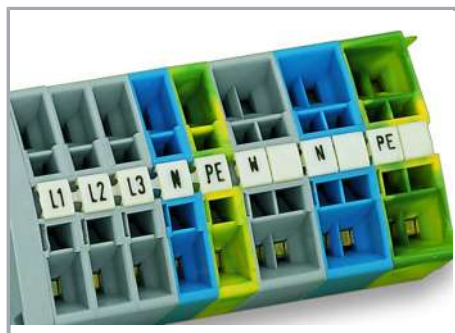

Data sheet | Item number: 248-611

Mini-WSB marking card; as card; MARKED; 301 ... 400 (1x); not stretchable;
Vertical marking; snap-on type; white

www.wago.com/248-611

i Picture differs from the item.

RoHS Compliant

Do you have any questions about our products?
We are always happy to take your call at {0}.

Material Data

Color	white
Weight	6.2 g
Fire load	0.201 MJ

Commercial data

Product Group	2 (Terminal Block Accessories)
Packaging type	BOX
Country of origin	DE
GTIN	4017332544917
Customs tariff number	4911990000

Installation Notes

Marking

Marking via Mini-WSB Quick markers.

Product family

Mini-WSB

[Show all products from the family](#)

Subject to changes. Please also observe the further product documentation!