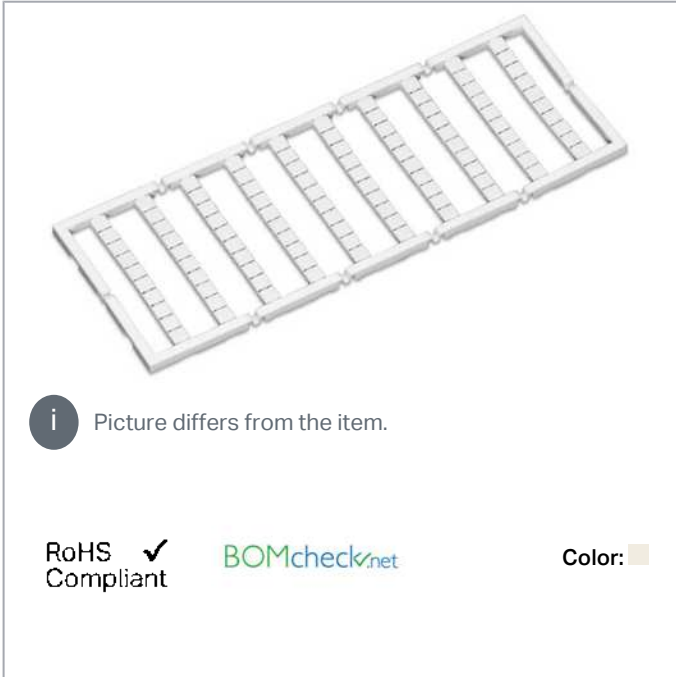

Data sheet | Item number: 248-614

Mini-WSB marking card; as card; MARKED; 601 ... 700 (1x); not stretchable;
Vertical marking; snap-on type; white

www.wago.com/248-614

Data

Technical Data

Marking	601 ... 700
Marking (number)	1
Marking direction	Vertical marking
Marking color	black
Marking type	Numbers
Representation of the imprint	consecutive numbers per strip
Pre-assembly	10 strips with 10 markers per card

Physical data

Marker/Strip width	5 mm
Marker width	5 mm

Subject to changes. Please also observe the further product documentation!

WAGO Corporation
Germantown, WI 53022
Phone: 1-800-DIN-RAIL (346-7245) | Fax: (262) 255-6222
Email: info.us@wago.com | Web: www.wago.us

Do you have any questions about our products?
We are always happy to take your call at {0}.

Material Data

Color	white
Weight	6.2 g
Fire load	0.201 MJ

Commercial data

Product Group	2 (Terminal Block Accessories)
Packaging type	BOX
Country of origin	DE
GTIN	4017332544948
Customs tariff number	49119900000