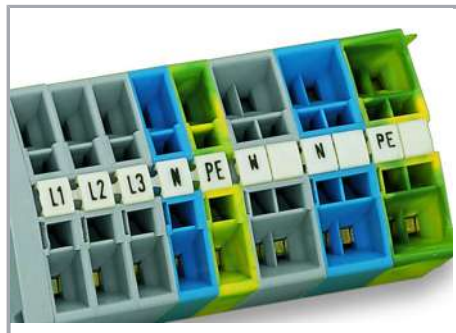

Data sheet | Item number: 248-614

Mini-WSB marking card; as card; MARKED; 601 ... 700 (1x); not stretchable;
Vertical marking; snap-on type; white

www.wago.com/248-614

Data

Technical Data

Marking	601 ... 700
Marking (number)	1
Marking direction	Vertical marking
Marking color	black
Marking type	Numbers
Representation of the imprint	consecutive numbers per strip
Pre-assembly	10 strips with 10 markers per card

Do you have any questions about our products?
We are always happy to take your call at {0}.

Material Data

Color	white
Weight	6.2 g
Fire load	0.201 MJ

Commercial data

Product Group	2 (Terminal Block Accessories)
Packaging type	BOX
Country of origin	DE
GTIN	4017332544948
Customs tariff number	49119900000

Installation Notes

Marking

Marking via Mini-WSB Quick markers.

Product family

Mini-WSB

[Show all products from the family](#)

Subject to changes. Please also observe the further product documentation!