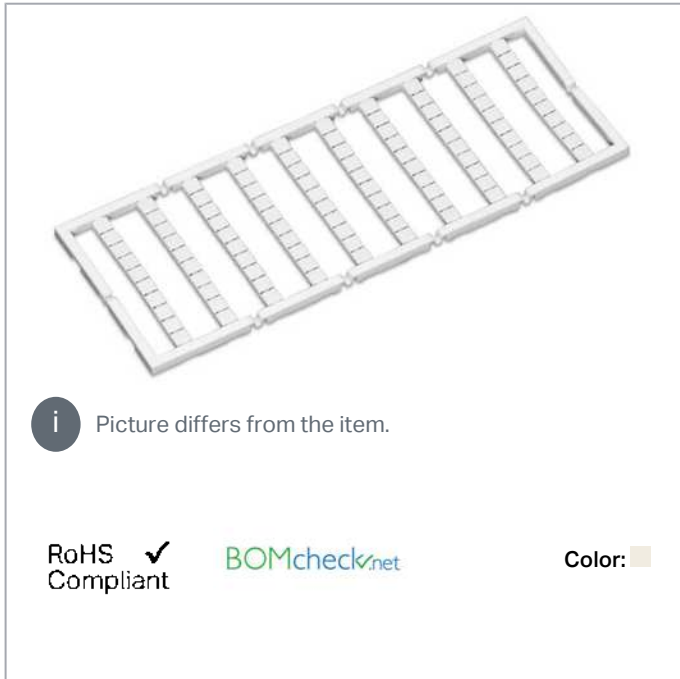

## Data sheet | Item number: 248-615

Mini-WSB marking card; as card; MARKED; 701 ... 800 (1x); not stretchable;  
Vertical marking; snap-on type; white

[www.wago.com/248-615](http://www.wago.com/248-615)

 Picture differs from the item.

RoHS   
Compliant

Color: 