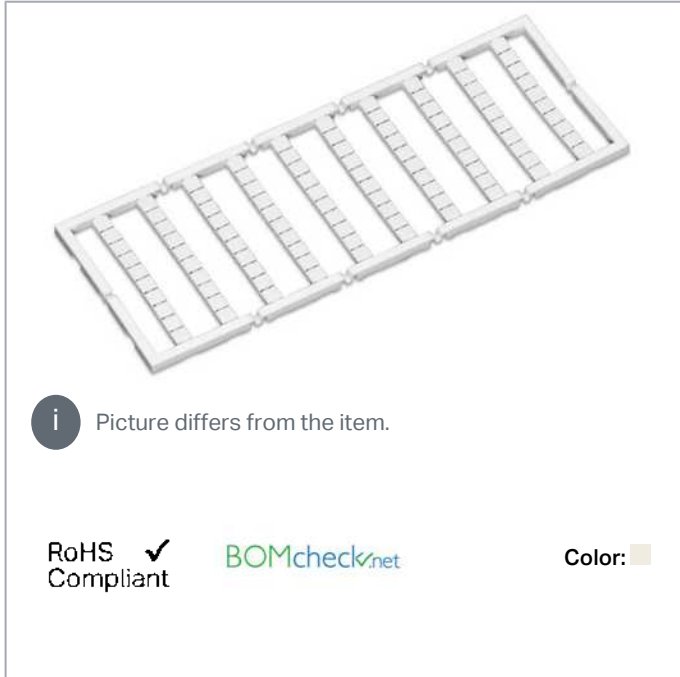

Data sheet | Item number: 248-616

Mini-WSB marking card; as card; MARKED; 801 ... 900 (1x); not stretchable;
Vertical marking; snap-on type; white

www.wago.com/248-616

i Picture differs from the item.

RoHS Compliant

BOMcheck.net

Color:

Data

Technical Data

Marking	801 ... 900
Marking (number)	1
Marking direction	Vertical marking
Marking color	black
Marking type	Numbers
Representation of the imprint	consecutive numbers per strip
Pre-assembly	10 strips with 10 markers per card

Do you have any questions about our products?
We are always happy to take your call at {0}.

Material Data

Color	white
Weight	6.2 g
Fire load	0.201 MJ

Commercial data

Product Group	2 (Terminal Block Accessories)
Packaging type	BOX
Country of origin	DE
GTIN	4017332727716
Customs tariff number	4911990000