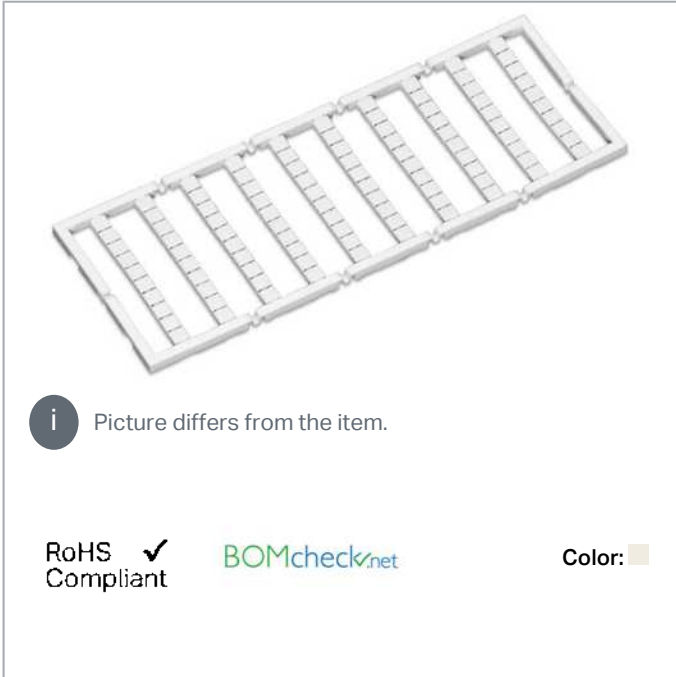

## Data sheet | Item number: 248-666

Mini-WSB marking card; as card; MARKED; 1 ... 50 (2x); not stretchable;

Vertical marking; snap-on type; white

[www.wago.com/248-666](http://www.wago.com/248-666)