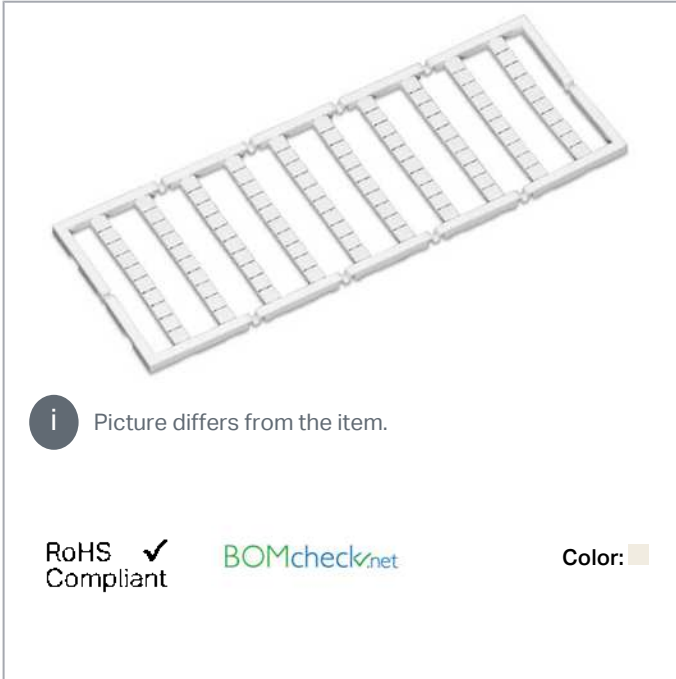

## Data sheet | Item number: 248-667

Mini-WSB marking card; as card; MARKED; 101, 101, 101, 102, ..., 130, 130, 130 (1x); not stretchable; Vertical marking; snap-on type; white

[www.wago.com/248-667](http://www.wago.com/248-667)