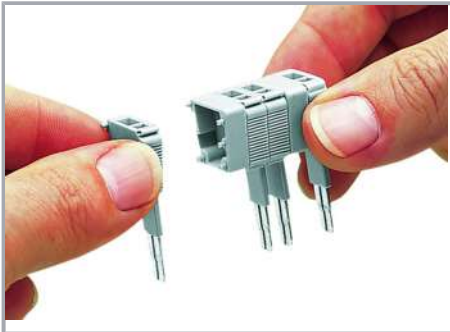

249-107 doc - Datei	Apr 28, 2017	doc 24.1 kB	Download
Additional Information Technical explanations	Apr 3, 2019	pdf 2.2 MB	Download
CAD files			
CAD data			
2D/3D Models 249-107		URL	Download
CAE data			
WSCAD Universe 249-107		URL	Download
ZUKEN Portal 249-107		URL	Download

Installation Notes

Installation

Snapping test plug and spacer modules together to assemble a multipole test plug module (max. 10 poles).

Subject to changes. Please also observe the further product documentation!