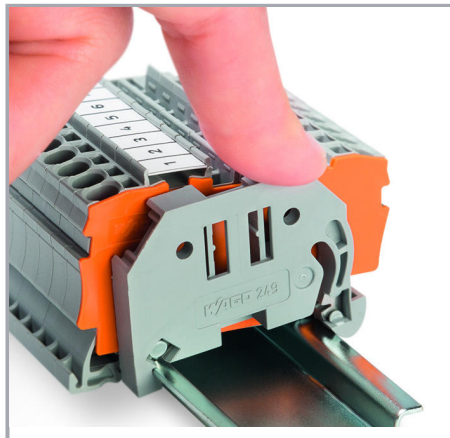

That's it!

Subject to changes. Please also observe the further product documentation!

WAGO Corporation
Germantown, WI 53022
Phone: 1-800-DIN-RAIL (346-7245) | Fax: (262) 255-6222
Email: info.us@wago.com | Web: www.wago.us

Do you have any questions about our products?
We are always happy to take your call at {0}.