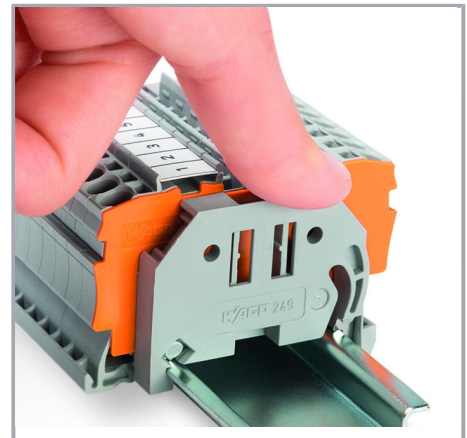

That's it!

Subject to changes. Please also observe the further product documentation!

WAGO Corporation
Germantown, WI 53022
Phone: 1-800-DIN-RAIL (346-7245) | Fax: (262) 255-6222
Email: info.us@wago.com | Web: www.wago.us

Do you have any questions about our products?
We are always happy to take your call at {0}.