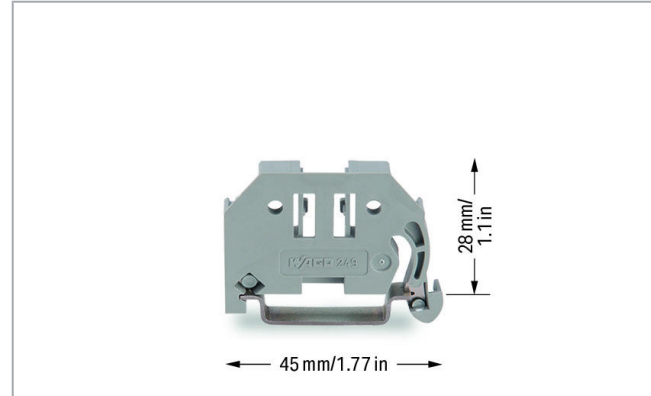

Data sheet | Item number: 249-116

Screwless end stop; 6 mm wide; for DIN-rail 35 x 15 and 35 x 7.5; gray

www.wago.com/249-116

Item description

Note:

Snap on – that's it!

Assembling the new WAGO screwless end stop is as simple and quick as snapping a WAGO rail-mount terminal block onto the rail.

Tool free!

A tool-free design allows rail-mount terminal blocks to be safely and economically secured against any movement on all DIN-35 rails per DIN EN 60715 (35 x 7.5 mm; 35 x 15 mm).

Entirely without screws!

The "secret" to a perfect fit lies in the two small clamping plates which keep the end stop in position, even if the rails are mounted vertically.

Simply snap on – that's it!

In addition, costs are significantly reduced when using large numbers of end stops.

Data

Technical data

Main product function	Mounting Accessories
Mounting type	DIN-35 rail

Physical data

Width	6 mm / 0.236 inch
Height from upper-edge of DIN-rail	28.2 mm / 1.11 inch
Depth	45 mm / 1.772 inch