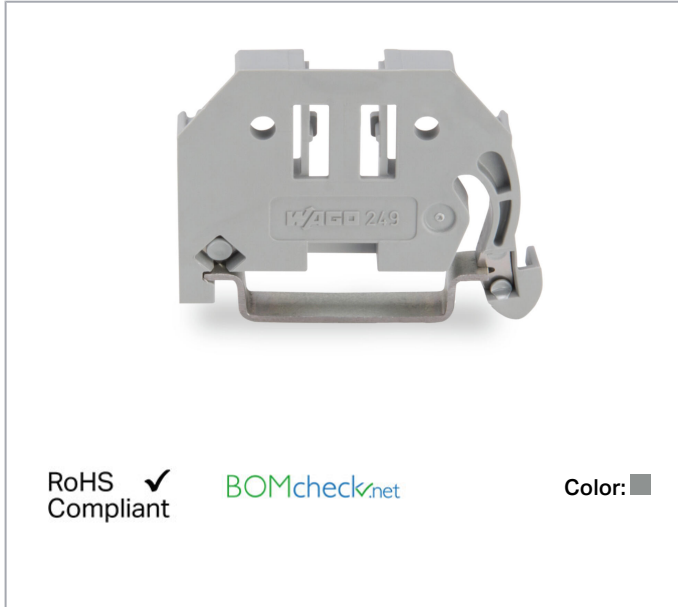

Data sheet | Item number: 249-116

Screwless end stop; 6 mm wide; for DIN-rail 35 x 15 and 35 x 7.5; gray

www.wago.com/249-116

Item description

Note:

Snap on – that's it!

Assembling the new WAGO screwless end stop is as simple and quick as snapping a WAGO rail-mount terminal block onto the rail.

Tool free!

A tool-free design allows rail-mount terminal blocks to be safely and economically secured against any movement on all DIN-35 rails per DIN EN 60715 (35 x 7.5 mm; 35 x 15 mm).

Entirely without screws!

The "secret" to a perfect fit lies in the two small clamping plates which keep the end stop in position, even if the rails are mounted vertically.

Simply snap on – that's it!

In addition, costs are significantly reduced when using large numbers of end stops.

Additional benefit: Three marker slots for all WAGO rail-mount terminal block markers and one snap-in hole for WAGO adjustable height group marker carriers offer individual marking options.

Subject to changes. Please also observe the further product documentation!