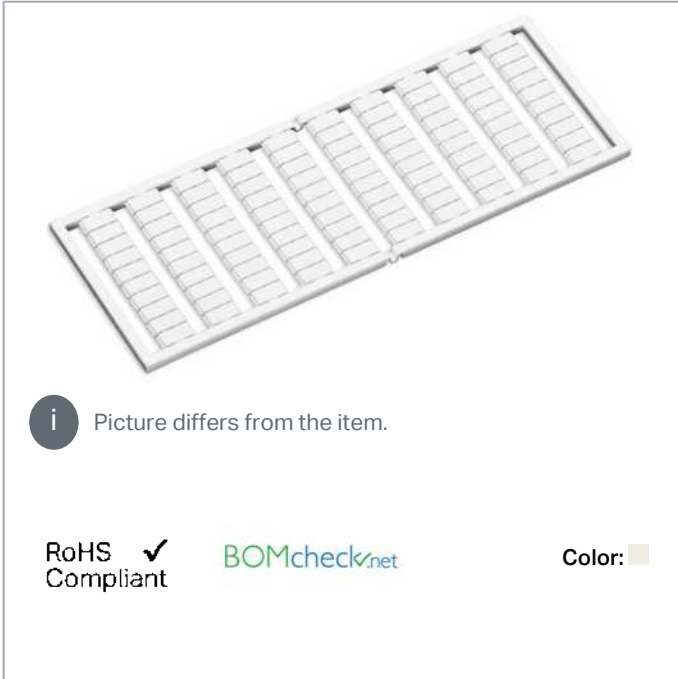

Data sheet | Item number: 249-603

WSB marking card; as card; MARKED; 71 ... 80 (10x); not stretchable; Vertical marking; snap-on type; white

www.wago.com/249-603

 Picture differs from the item.

RoHS 
Compliant

Color: 

Data

Technical Data

Marking	71 ... 80
Marking (number)	10
Marking direction	Vertical marking
Marking color	black
Marking type	Numbers
Representation of the imprint	consecutive numbers per strip
Pre-assembly	10 strips with 10 markers per card

Do you have any questions about our products?
We are always happy to take your call at {0}.

Material Data

Color	white
Weight	7.8 g
Fire load	0.234 MJ

Commercial data

Product Group	2 (Terminal Block Accessories)
Packaging type	BOX
Country of origin	DE
GTIN	4017332134323
Customs tariff number	49119900000