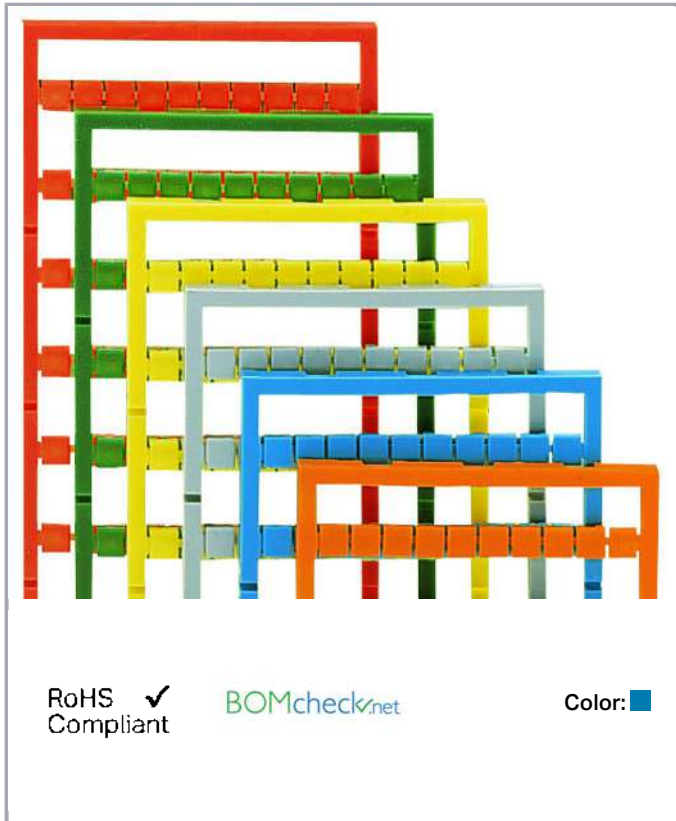

Data sheet | Item number: 264-900/000-006

Mini-WSB marking card; as card; MARKED; 1, , 2, , 3, , 4, , 5, 47, , 48, , 49, , 50;
not stretchable; Horizontal marking; snap-on type; blue

www.wago.com/264-900_000-006

Data

Technical Data

Marking	1, , 2, , 3, , 4, , 5, ; to 46, , 47, , 48, , 49, , 50, ;
Marking	1, , 2, , 3, , 4, , 5, ; to 46, , 47, , 48, , 49, , 50, ;
Aufdruck_Anzahl	1
Printing direction	Horizontal marking
Color of marking	black
Marking type	Digits
Darstellung des Aufdrucks	consecutive numbers per strip
Units per delivery form	10 strips with 10 markers per card

Do you have any questions about our products?
We are always happy to take your call at +49 (571) 887-44222.

Geometrical Data

Marker/Strip width	5 mm
Marker width	5 mm

Material Data

Color	blue
Weight	6.7 g
Fire load	0.201 MJ