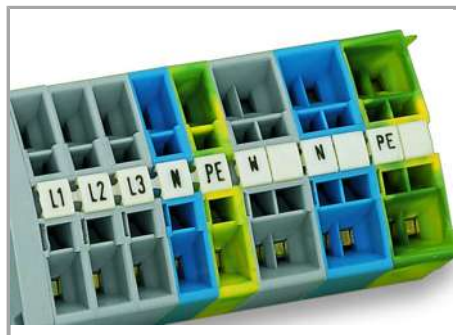

Geometrical Data

Marker/Strip width	5 mm
Marker width	5 mm

Material Data

Color	blue
Weight	6.7 g
Fire load	0.201 MJ

Commercial data

Product Group	9 (Std. Chassis Mt. Blocks)
Packaging type	BOX
Country of origin	DE
GTIN	4017332388559
Customs Tariff No.	49119900000

Counterpart

Installation Notes

Marking

Marking via Mini-WSB Quick markers.

Product family

Mini-WSB

[Show all products from the family](#)

Subject to changes. Please also observe the further product documentation!