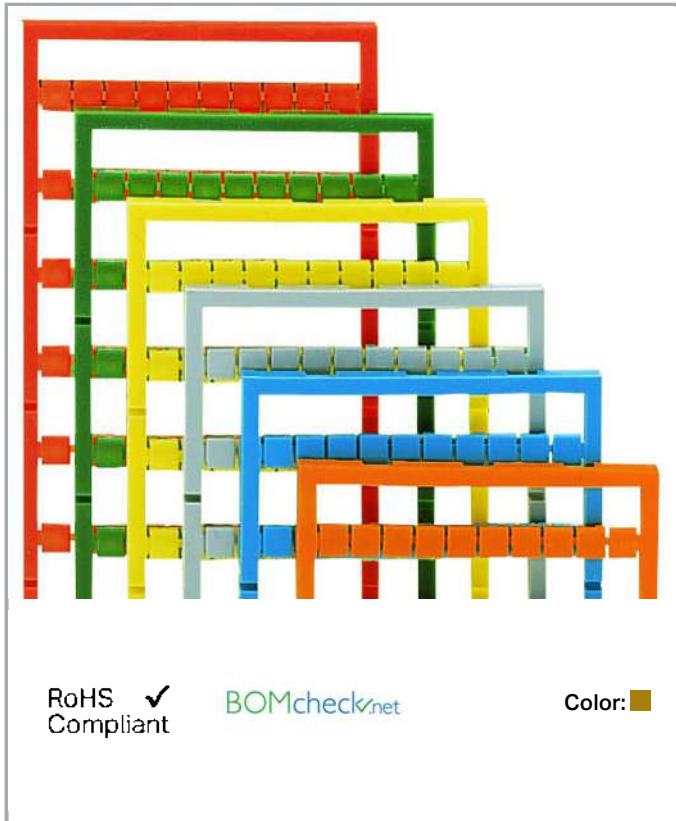

Data sheet | Item number: 264-901/000-017

Mini-WSB marking card; as card; MARKED; U, , V, , W, , N, , PE; not stretchable; Horizontal marking; snap-on type; light green

www.wago.com/264-901_000-017

Data

Technical Data

Marking	U, , V, , W, , N, , PE, ;
Aufdruck_Anzahl	10
Printing direction	Horizontal marking
Color of marking	black
Marking type	Symbol
Darstellung des Aufdrucks	consecutive symbols per strip
Units per delivery form	10 strips with 10 markers per card

Do you have any questions about our products?
We are always happy to take your call at +49 (571) 887-44222.

Marker width 5 mm

Material Data

Color light green

Weight 6.7 g

Fire load 0.201 MJ

Commercial data

Product Group 9 (Std. Chassis Mt. Blocks)