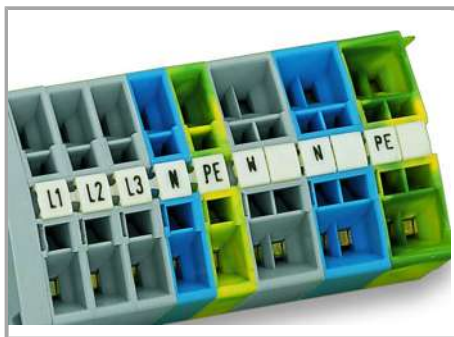

Packaging type BOX

Country of origin DE

GTIN 4017332074315

Customs Tariff No. 4911990000

Counterpart

Installation Notes

Marking

Marking via Mini-WSB Quick markers.