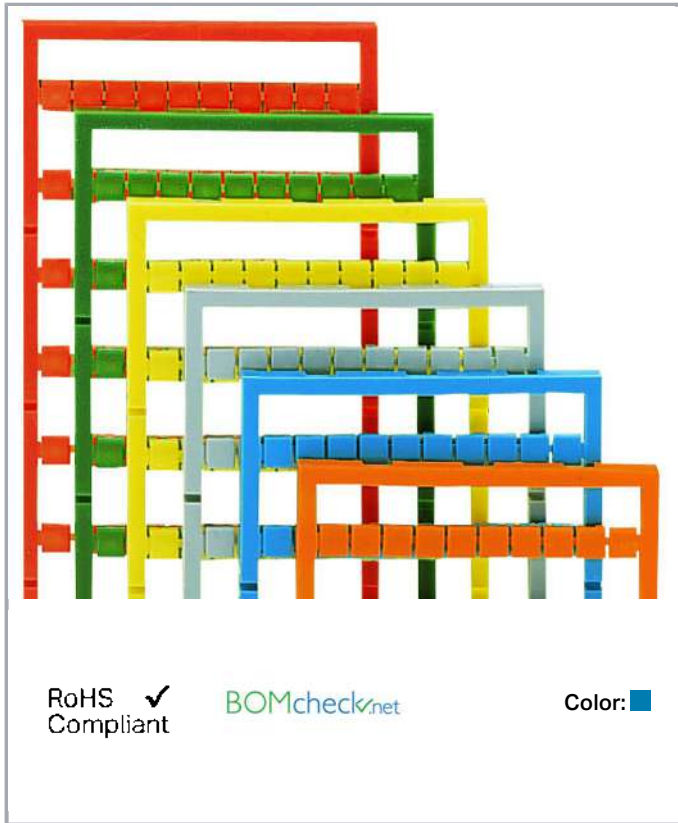

## Data sheet | Item number: 264-903/000-006

Mini-WSB marking card; as card; MARKED; 1,, 1,, 1,, 1,, 1; not stretchable;  
Horizontal marking; snap-on type; blue

[www.wago.com/264-903\\_000-006](http://www.wago.com/264-903_000-006)

### Data

#### Technical Data

Marking	1,, 1,, 1,, 1,, 1,;
Aufdruck_Anzahl	10
Printing direction	Horizontal marking
Color of marking	black
Marking type	Digits
Darstellung des Aufdrucks	same numbers per strip
Units per delivery form	10 strips with 10 markers per card