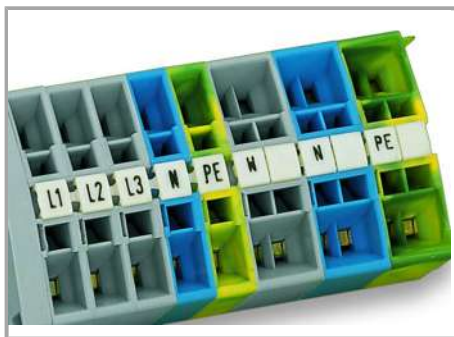

Marker width	5 mm

Material Data

Color	blue
Weight	6.7 g
Fire load	0.201 MJ

Commercial data

Product Group	9 (Std. Chassis Mt. Blocks)
Packaging type	BOX
Country of origin	DE
GTIN	4017332040969
Customs Tariff No.	4911990000

Counterpart

Installation Notes

Marking

Marking via Mini-WSB Quick markers.

Product family

Mini-WSB

[Show all products from the family](#)

Subject to changes. Please also observe the further product documentation!