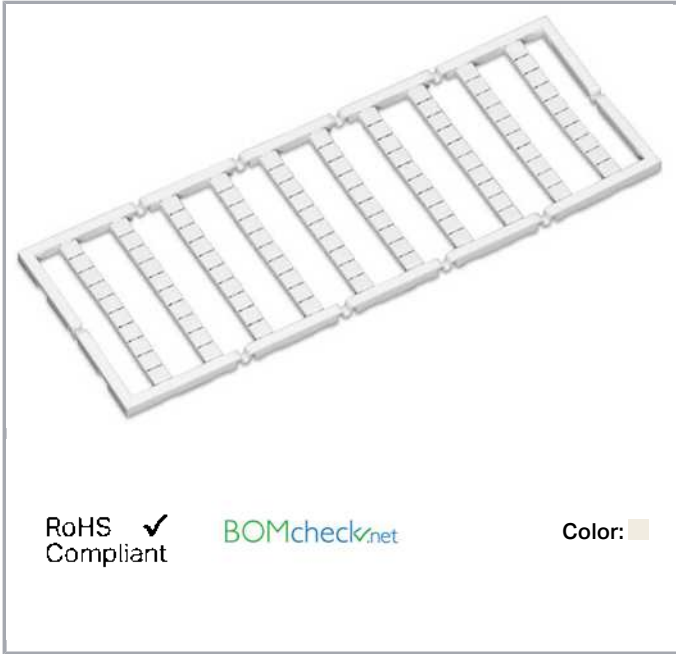

## Data sheet | Item number: 264-904

Mini-WSB marking card; as card; MARKED; 2, , 2, , 2, , 2, , 2; not stretchable;  
Horizontal marking; snap-on type; white

[www.wago.com/264-904](http://www.wago.com/264-904)