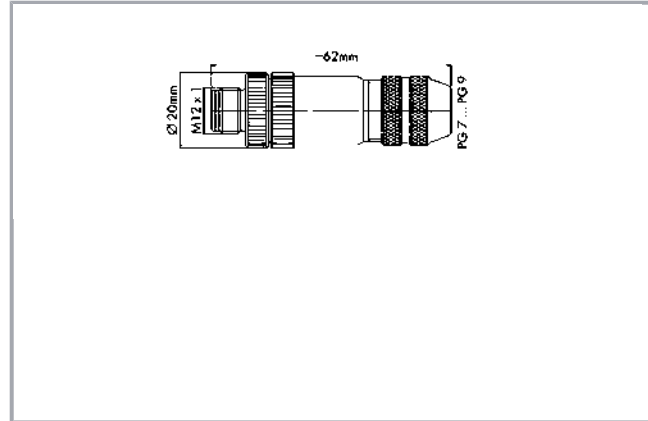

Data sheet | Item number: 756-9401/060-000

Accessories; 5-pole; M12 plug, axial

www.wago.com/756-9401_060-000

Subject to changes. Please also observe the further product documentation!

WAGO Kontakttechnik GmbH & Co. KG
Hansastr. 27
32423 Minden
Phone: +49571 887-0 | Fax: +49571 887-169
Email: info.de@wago.com | Web: www.wago.com

Do you have any questions about our products?
We are always happy to take your call at +49 (571) 887-44222.