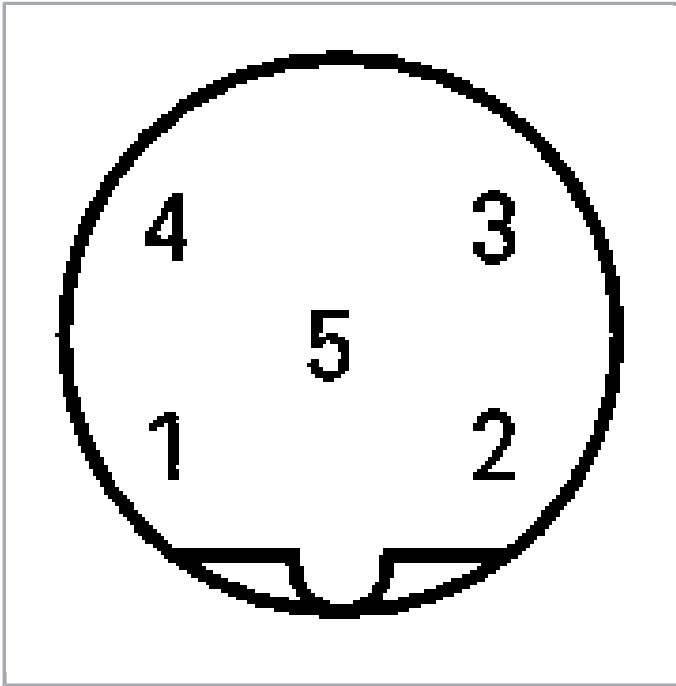

Do you have any questions about our products?
We are always happy to take your call at +49 (571) 887-44222.

**Conductor size**
 $\varnothing 6 \dots 8 \text{ mm} / 0.14 - 0.5 \text{ mm}^2$
Data**Technical Data**

Connection type	M12 plug
No. of poles	5
Anschlusspunkt geschirmt	yes
Leitungsanschlussrichtung zur Steckrichtung	0°
Steckgesichtskodierung Leitung/Adapter 1 1	B coded

Connection data

Connection type (1)	Federtechnik
---------------------	--------------

Mechanical data

Connectable sheathed cable diameter	6 ... 8 mm
Weight	44 g

Environmental Requirements

Surrounding air (operating) temperature	-40 ... 85 °C
Protection class	IP67

Subject to changes. Please also observe the further product documentation!