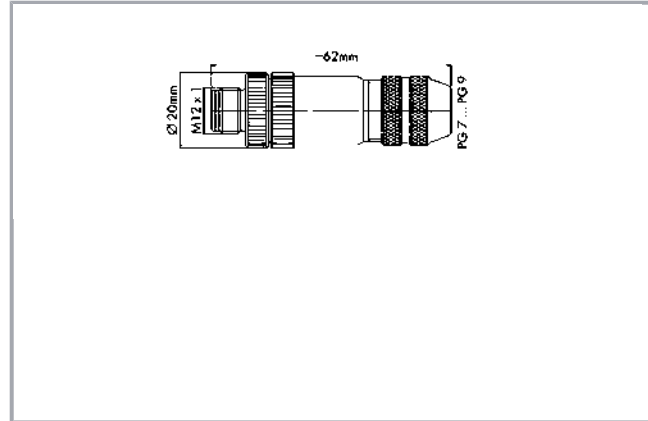

Data sheet | Item number: 756-9411/060-000

Accessories; 5-pole; M12 plug, axial

www.wago.com/756-9411_060-000

RoHS Compliant

BOMcheck.net

Subject to changes. Please also observe the further product documentation!

Anschließbare Leitung
 $\varnothing 6 \dots 8 \text{ mm} / 0,14 - 0,75 \text{ mm}^2$

Data

Technical Data

Connection type	M12 plug
No. of poles	5
Anschlusspunkt geschirmt	yes
Leitungsanschlussrichtung zur Steckrichtung	0°
Steckgesichtskodierung Leitung/Adapter 1 1	B coded

Connection data

Connection type (1)	Schraubtechnik
---------------------	----------------

Mechanical data

Connectable sheathed cable diameter	6 ... 8 mm
Weight	46 g

Environmental Requirements

Surrounding air (operating) temperature	-40 ... 85 °C
Protection class	IP67