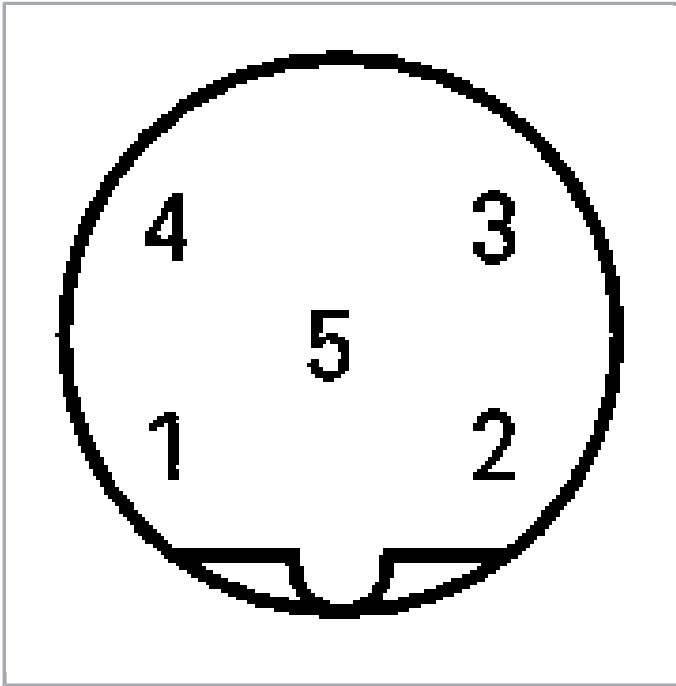

Data sheet | Item number: 756-9411/060-000

Accessories; 5-pole; M12 plug, axial

www.wago.com/756-9411_060-000

RoHS Compliant

BOMcheck.net

Subject to changes. Please also observe the further product documentation!

Anschließbare Leitung
 $\varnothing 6 \dots 8 \text{ mm} / 0,14 - 0,75 \text{ mm}^2$

Data

Technical Data

Connection type	M12 plug
No. of poles	5
Anschlusspunkt geschirmt	yes
Leitungsanschlussrichtung zur Steckrichtung	0°
Steckgesichtskodierung Leitung/Adapter 1 1	B coded

Connection data

Connection type (1)	Schraubtechnik
---------------------	----------------

Mechanical data

Connectable sheathed cable diameter	6 ... 8 mm
Weight	46 g

Environmental Requirements

Surrounding air (operating) temperature	-40 ... 85 °C
Protection class	IP67