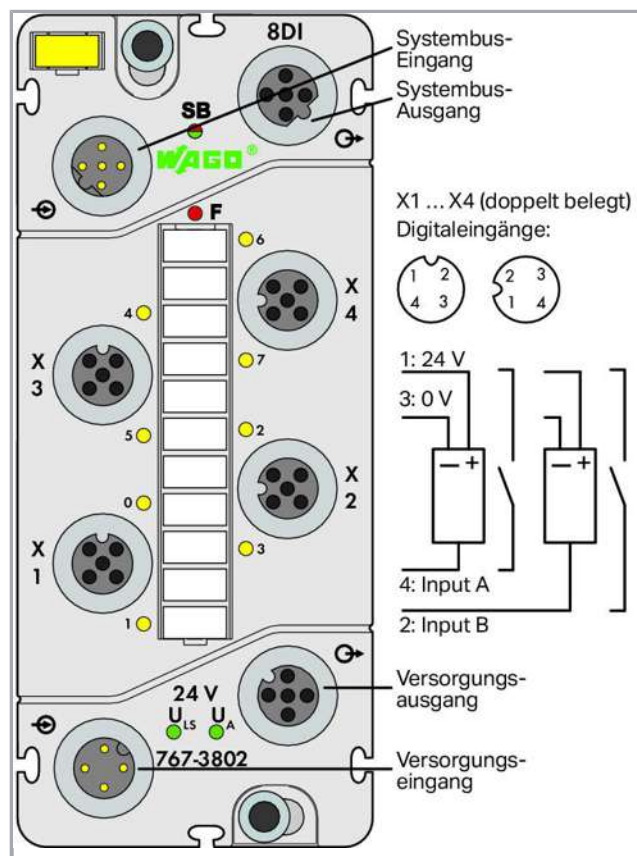

Data sheet | Item number: 767-3802

www.wago.com/767-3802

Item description

Short description:

This digital input module records binary signals from switches, sensors and proximity sensors (BEROs).

Features:

- Eight digital inputs, 24 VDC
- Diagnostic-capable (module by module)
- Parameterizable (filter, inversion, online simulation and diagnostics)

Includes:

- 1 x module marker (WMB), yellow
- 1 x marking strip
- 2 x M12 protective cap

Data

Technical Data

Number of digital inputs	8
Total number of channels (module)	8

Subject to changes. Please also observe the further product documentation!

WAGO Kontakttechnik GmbH & Co. KG
Hansastr. 27
32423 Minden
Phone: +49571 887-0 | Fax: +49571 887-169
Email: info.de@wago.com | Web: www.wago.com

Do you have any questions about our products?
We are always happy to take your call at +49 (571) 887-44222.