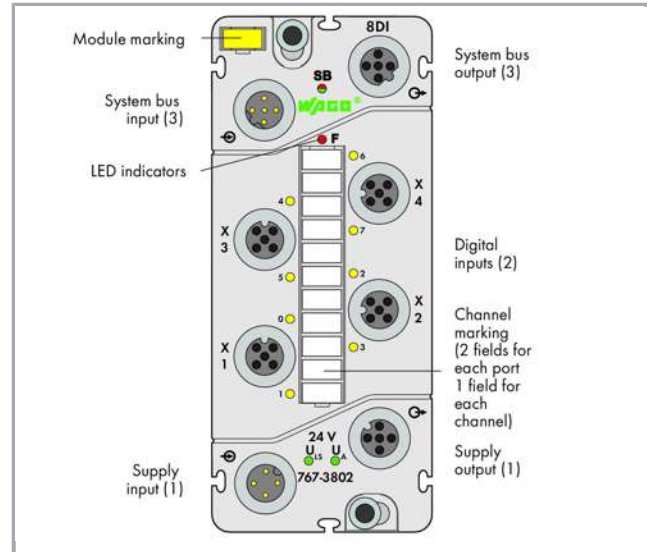

## Data sheet | Item number: 767-3802

8-channel digital input; 24 VDC; 4 x M12, two outputs per connector; -

[www.wago.com/767-3802](http://www.wago.com/767-3802)

RoHS Compliant

[BOMcheck.net](http://BOMcheck.net)