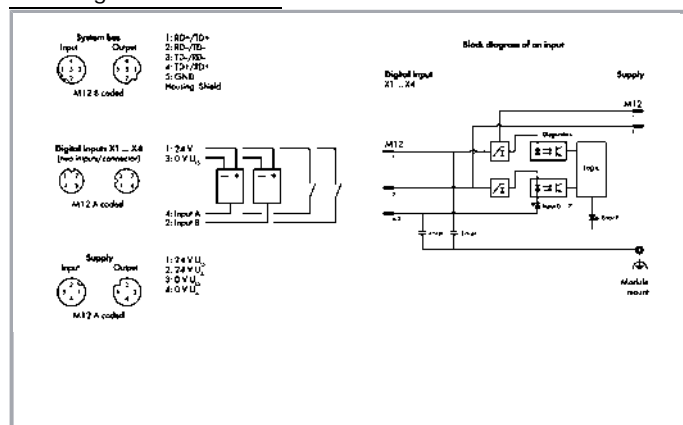

Data sheet | Item number: 767-3802

www.wago.com/767-3802

Item description

Short description:

This digital input module records binary signals from switches, sensors and proximity sensors (BEROs).

Features:

- Eight digital inputs, 24 VDC
- Diagnostic-capable (module by module)
- Parameterizable (filter, inversion, online simulation and diagnostics)

Includes:

- 1 x module marker (WMB), yellow
- 1 x marking strip
- 2 x M12 protective cap

Data

Technical Data

Number of digital inputs	8
Total number of channels (module)	8

Subject to changes. Please also observe the further product documentation!

WAGO Kontakttechnik GmbH & Co. KG
Hansastr. 27
32423 Minden
Phone: +49571 887-0 | Fax: +49571 887-169
Email: info.de@wago.com | Web: www.wago.com

Do you have any questions about our products?
We are always happy to take your call at +49 (571) 887-44222.