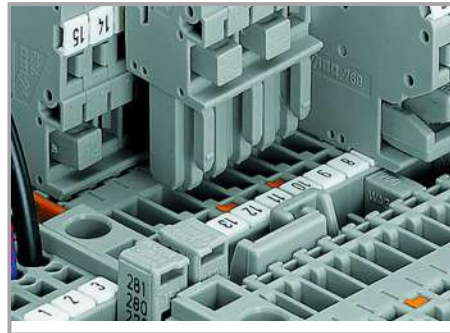

Commoning carrier terminal blocks via staggered jumpers.