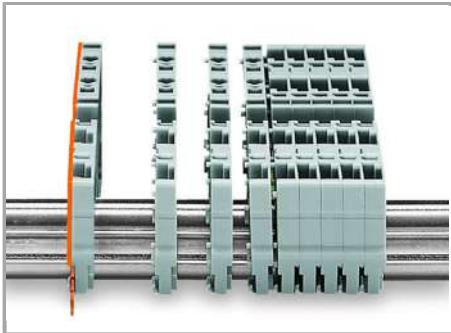

URL

Download

WSCAD Universe 769-164/769-313

URL

Download

Installation Notes

Assembly

Snap individual carrier terminal blocks onto the carrier rail and slide together.