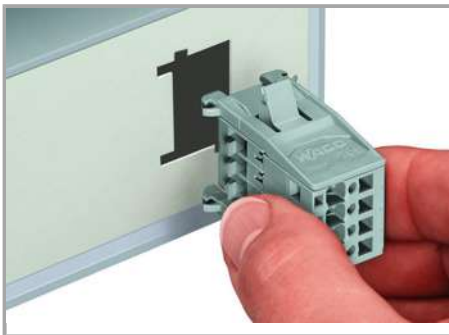

GAEB X81 - Datei			3.2 kB	
769-615/005-000 doc - Datei	Oct 4, 2017	doc	25.6 kB	Download
Additional Information Technical explanations	Apr 3, 2019	pdf	2.1 MB	Download

CAD/CAE-Data

CAD data

2D/3D Models 769-615/005-000		URL	Download

CAE data

EPLAN Data Portal 769-615/005-000		URL	Download

WSCAD Universe 769-615/005-000		URL	Download

Installation Notes

Assembly

Insert male connector with snap-in flanges (769-604/005-000) into the cutout.