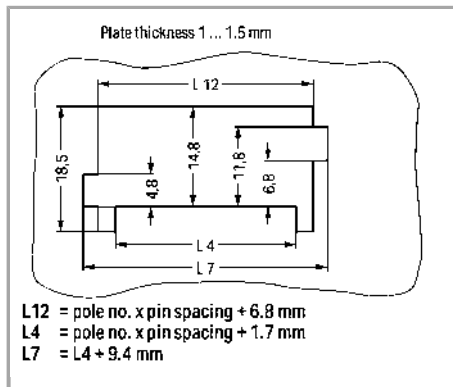

Installation Notes

Assembly

Insert male connector with snap-in flanges (769-604/005-000) into the cutout.

Male connector with snap-in flanges

Snap-in mounting without tools

Snap-in mounting without tools

Subject to changes. Please also observe the further product documentation!