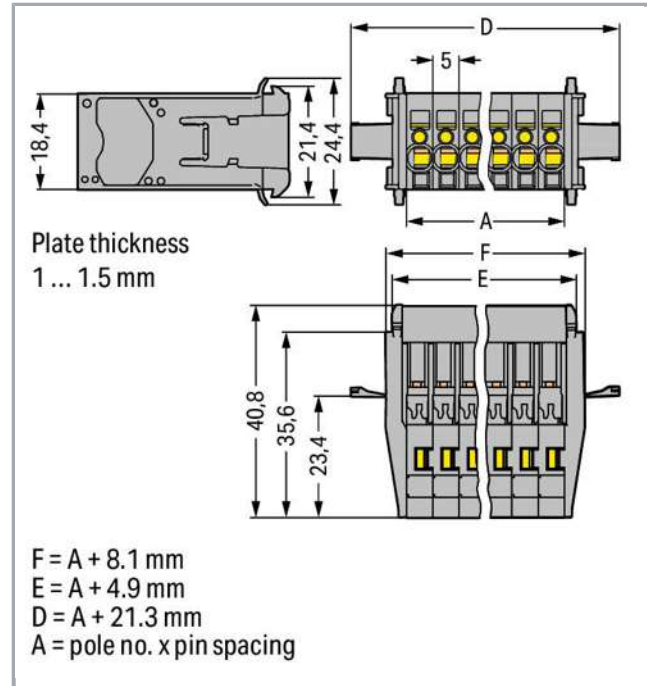

Data sheet | Item number: 769-615/005-000

1-conductor male connector; Snap-in flange; 4 mm²; Pin spacing 5 mm; 15-pole; 4,00 mm²; gray

www.wago.com/769-615_005-000

RoHS Compliant

BOMcheck.net

Color: ■

Data

Electrical data

Geometrical Data

Pin spacing	5 mm / 0.197 inch
Width	96.3 mm / 3.791 inch
Height	24.4 mm / 0.961 inch
Depth	40.8 mm / 1.606 inch

Mechanical data

Mounting type	Snap-in
---------------	---------

Plug connection