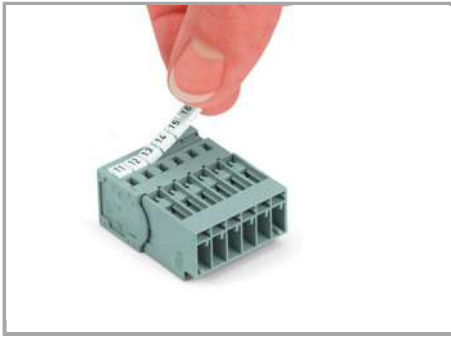

Labeling a male connector with
CAGE CLAMP® connection via Mini-WSB
quick markers.

Product family

X-COM

[Show all products from the family](#)

Subject to changes. Please also observe the further product documentation!