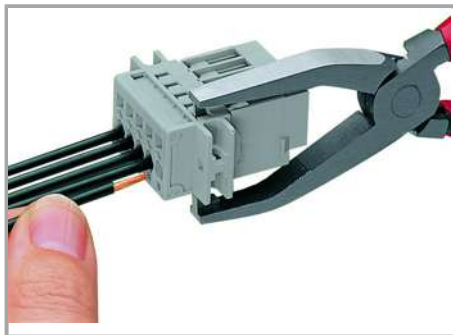

Installation Notes

Assembly

Insert male connector with snap-in flanges (769-604/005-000) into the cutout.

Male connector with snap-in flanges

Snap-in mounting without tools

Snap-in mounting without tools

Subject to changes. Please also observe the further product documentation!

Sheet metal cutout

Male connectors with CAGE CLAMP® connection (769-6xx/005-000) and snap-in flanges

Inserting a conductor

Operating tool

Inserting a conductor via operating tool (example shows a male connector).