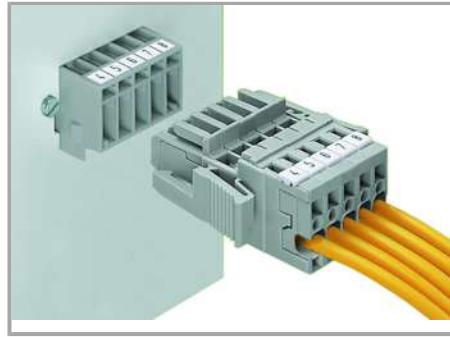

Do you have any questions about our products?  
We are always happy to take your call at +49 (571) 887-44222.

Male header with mounting flanges

1-conductor female plug with bottom-mount locking levers

Male header with mounting flanges