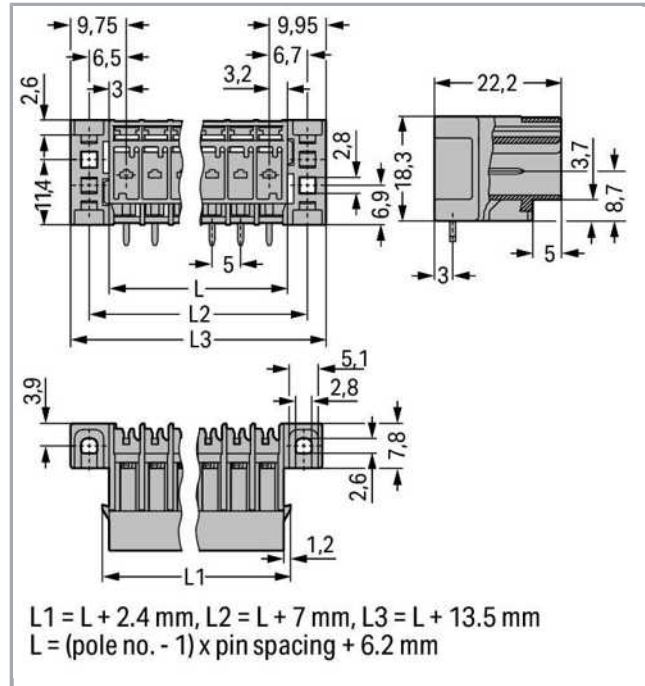

Data

Electrical data

Ratings per IEC/EN 60664-1

Rated voltage (III / 3)	250 V
Rated impulse voltage (III / 3)	4 kV
Rated voltage (III / 2)	500 V
Rated impulse voltage (III / 2)	4 kV
Rated current	32 A
Legend (ratings)	(III / 3) $\hat{=}$ Overvoltage category III / Pollution degree 3

Subject to changes. Please also observe the further product documentation!

WAGO Kontakttechnik GmbH & Co. KG
Hansastr. 27
32423 Minden
Phone: +49571 887-0 | Fax: +49571 887-169
Email: info.de@wago.com | Web: www.wago.com

Do you have any questions about our products?
We are always happy to take your call at +49 (571) 887-44222.