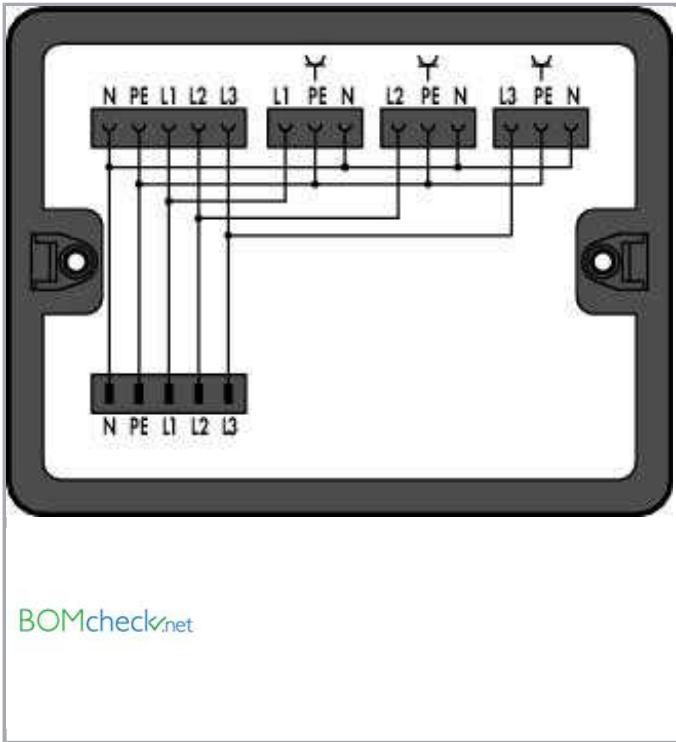

Data sheet | Item number: 770-631/346-000

Distribution box; Distribution; Three-phase to single-phase (400 V / 230 V);
Through, 5-pole; 3 outputs, 3-pole; Coding A

www.wago.com/770-631_346-000

Subject to changes. Please also observe the further product documentation!

Item description

Note on mismatching protection:

All WINSTA[®] components are 100% protected against mismatching in terms of:

- a.) plugging different number of poles
- b.) plugging when turned by 180°
- c.) plugging when laterally staggered
- d.) plugging one pole