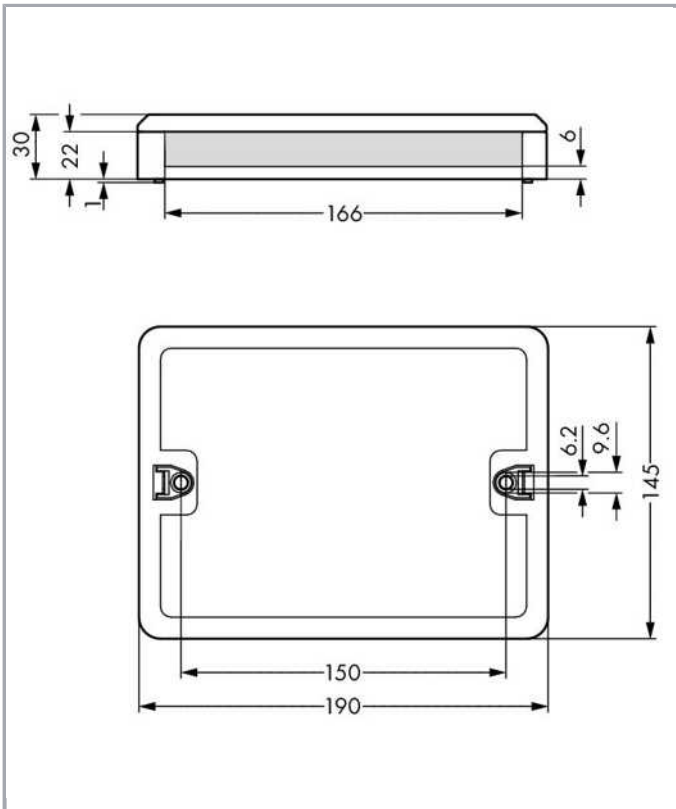

Item description

Note on mismatching protection:

All WINSTA® components are 100% protected against mismatching in terms of:

- a.) plugging different number of poles
- b.) plugging when turned by 180°
- c.) plugging when laterally staggered
- d.) plugging one pole

Data

Counterpart

Installation Notes

Installation

Subject to changes. Please also observe the further product documentation!