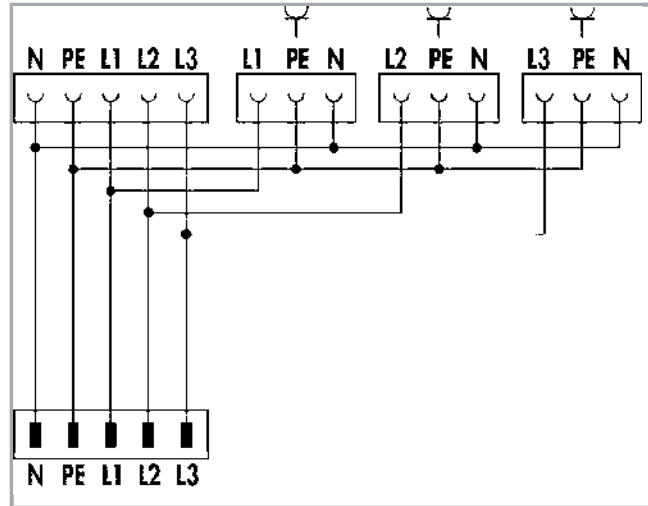

Data sheet | Item number: 770-631/346-000

Distribution box; Distribution; Three-phase to single-phase (400 V / 230 V);
Through, 5-pole; 3 outputs, 3-pole; Coding A

www.wago.com/770-631_346-000

Subject to changes. Please also observe the further product documentation!

Item description

Note on mismatching protection:

All WINSTA[®] components are 100% protected against mismatching in terms of:

- a.) plugging different number of poles
- b.) plugging when turned by 180°
- c.) plugging when laterally staggered
- d.) plugging one pole