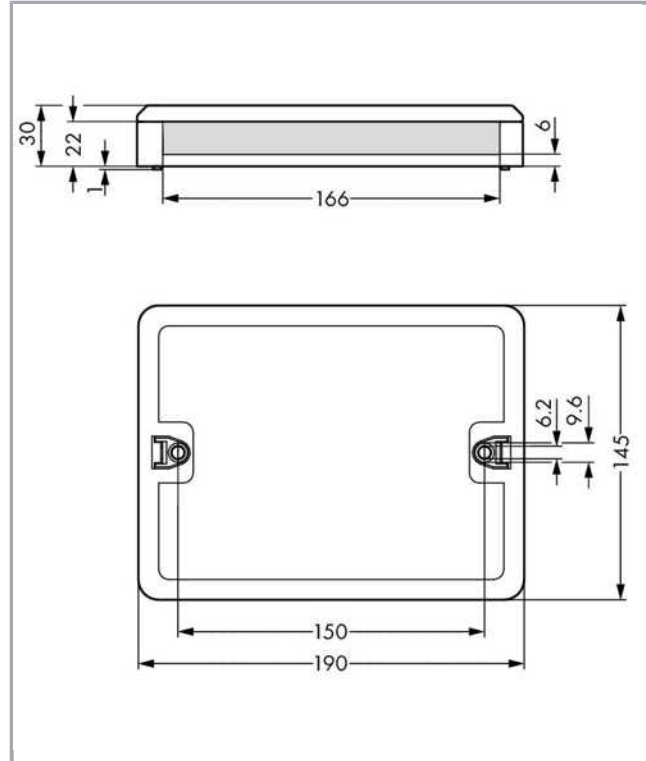

Data sheet | Item number: 770-681/120-000

Distribution box; Distribution; Three-phase to single-phase (400 V / 230 V); 1 input, 5-pole; 6 outputs, 3-pole; Coding A; white

www.wago.com/770-681_120-000

Color:

Item description

Note on mismatching protection:

All WINSTA[®] components are 100% protected against mismatching in terms of:

- a.) plugging different number of poles
- b.) plugging when turned by 180°
- c.) plugging when laterally staggered
- d.) plugging one pole