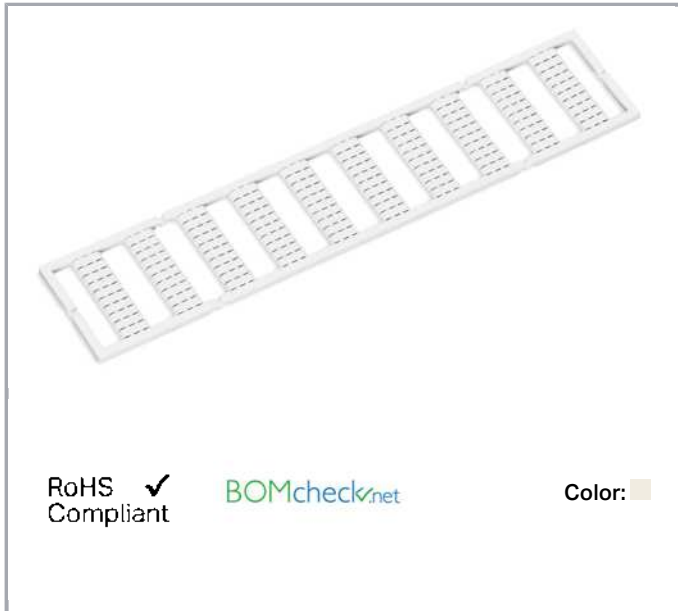

Data sheet | Item number: 793-3480

WMB marking card; as card; MARKED; 301, 303, 305, ..., 399 and 302, 304, 306, ..., 400 (1x); Horizontal marking; snap-on type; white

www.wago.com/793-3480

Data

Technical Data

Marking	301, 303, 305, ..., 399 and 302, 304, 306, ..., 400
Marking	301, 303, 305, ..., 399 and 302, 304, 306, ..., 400
Aufdruck_Anzahl	1
Printing direction	Horizontal marking
Color of marking	black
Marking type	Digits
Darstellung des Aufdrucks	consecutive numbers per strip
Units per delivery form	10 strips with 10 markers per card

Geometrical Data

Marker/Strip width	3.5 mm
Marker width	3.5 mm

Material Data

Color	white
-------	-------

Subject to changes. Please also observe the further product documentation!

WAGO Kontakttechnik GmbH & Co. KG
Hansastr. 27
32423 Minden
Phone: +49571 887-0 | Fax: +49571 887-169
Email: info.de@wago.com | Web: www.wago.com

Counterpart

Installation Notes

Application

Separating a strip from the WMB marker card.

Stretching a WMB marker strip.

Separating an individual marker from the WMB marker strip – for larger terminal blocks.