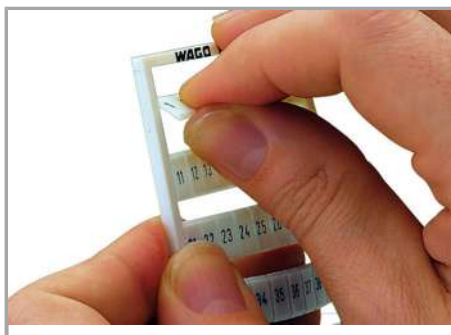

Weight 6.5 g

Commercial data

Packaging type	BOX
Country of origin	DE
GTIN	4055143252812
Customs Tariff No.	49119900000

Counterpart

Installation Notes

Application

Separating a strip from the WMB marker card.