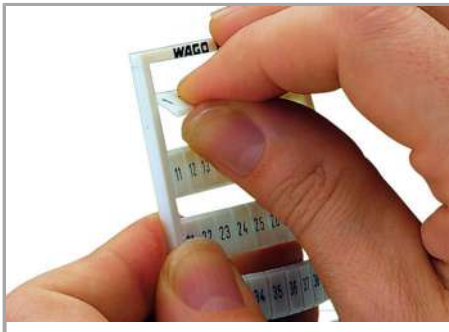

Fire load

0.257 MJ

Commercial data

Product Group	2 (Terminal Block Accessories)
Packaging type	BOX
Country of origin	DE
GTIN	4017332699600
Customs Tariff No.	49119900000

Counterpart

Installation Notes

Application

Separating a strip from the WMB marker card.