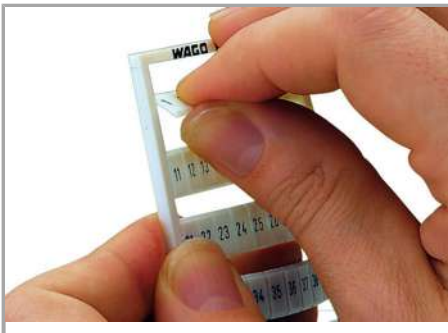

Weight	7.2 g
Fire load	0.215 MJ

Commercial data

Product Group	2 (Terminal Block Accessories)
Packaging type	BOX
Country of origin	DE
GTIN	4045454578657
Customs Tariff No.	491 19900000

Counterpart

Installation Notes

Application

Separating a strip from the WMB marker card.