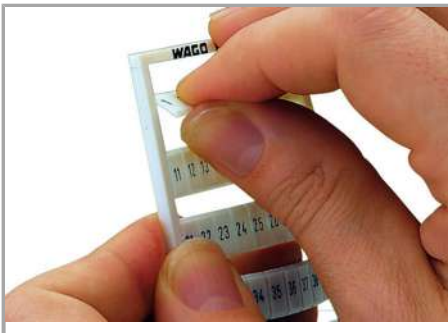

Weight	7.2 g
Fire load	0.215 MJ

Commercial data

Product Group	2 (Terminal Block Accessories)
Packaging type	BOX
Country of origin	DE
GTIN	4045454815004
Customs Tariff No.	491 19900000

Counterpart

Installation Notes

Application

Separating a strip from the WMB marker card.