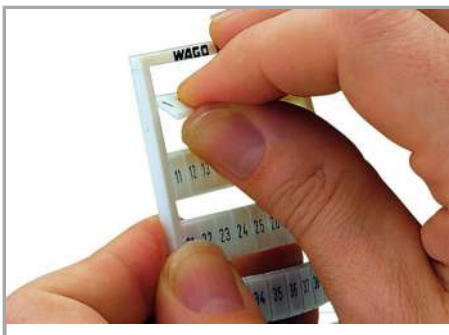

Weight	7.2 g
Fire load	0.215 MJ

Commercial data

Product Group	2 (Terminal Block Accessories)
Packaging type	BOX
Country of origin	DE
GTIN	4044918917841
Customs Tariff No.	4911990000

Counterpart

Installation Notes

Application

Separating a strip from the WMB marker card.