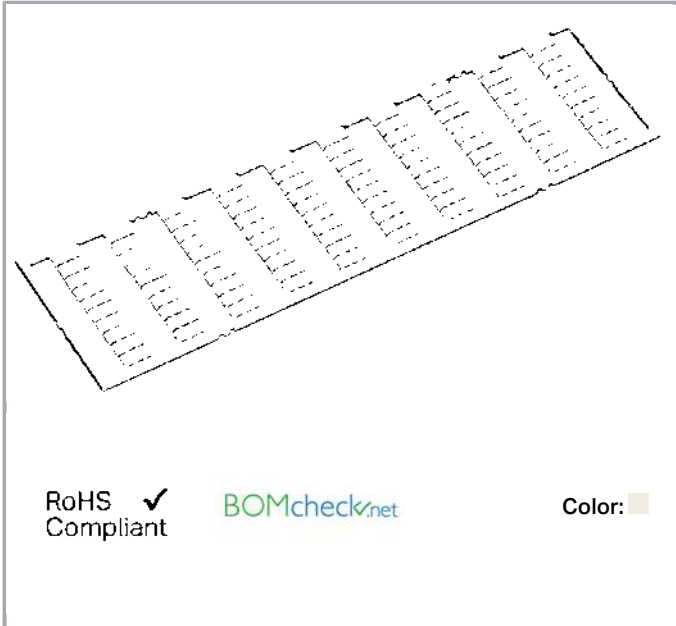

Data sheet | Item number: 794-507

WMB marking card; as card; MARKED; - (100x); stretchable 5 - 5.2 mm;
Horizontal marking; snap-on type; white

www.wago.com/794-507

Data

Technical Data

Marking	-
Aufdruck_Anzahl	100
Printing direction	Horizontal marking
Color of marking	black
Marking type	Symbol
Darstellung des Aufdrucks	same symbols per strip
Units per delivery form	10 strips with 10 markers per card

Geometrical Data

Marker/Strip width	5 mm
Marker width	5 mm

Material Data

Color	white
Weight	8.5 g

Subject to changes. Please also observe the further product documentation!

WAGO Kontakttechnik GmbH & Co. KG
Hansastr. 27
32423 Minden
Phone: +49571 887-0 | Fax: +49571 887-169
Email: info.de@wago.com | Web: www.wago.com

Counterpart

Installation Notes

Application

Separating a strip from the WMB marker card.

Stretching a WMB marker strip.

Separating an individual marker from the WMB marker strip – for larger terminal blocks.

Snapping a marking strip into the marker slot.

Marking

Subject to changes. Please also observe the further product documentation!

Snapping a WMB marker strip into the marker slot of the double marker carrier.