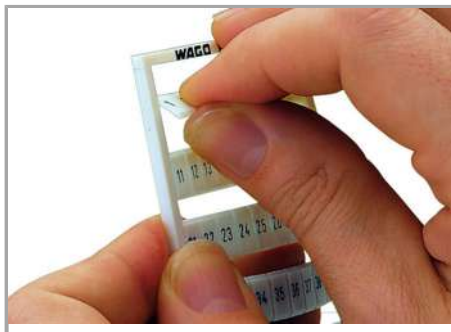

Data sheet | Item number: 794-507

WMB marking card; as card; MARKED; - (100x); stretchable 5 - 5.2 mm;
Horizontal marking; snap-on type; white

www.wago.com/794-507

Data

Technical Data

Marking	-
Aufdruck_Anzahl	100
Printing direction	Horizontal marking
Color of marking	black
Marking type	Symbol
Darstellung des Aufdrucks	same symbols per strip
Units per delivery form	10 strips with 10 markers per card

Geometrical Data

Marker/Strip width	5 mm
Marker width	5 mm

Material Data

Color	white
Weight	8.5 g

Subject to changes. Please also observe the further product documentation!

WAGO Kontakttechnik GmbH & Co. KG
Hansastr. 27
32423 Minden
Phone: +49571 887-0 | Fax: +49571 887-169
Email: info.de@wago.com | Web: www.wago.com

Counterpart

Installation Notes

Application

Separating a strip from the WMB marker card.

Stretching a WMB marker strip.

Separating an individual marker from the WMB marker strip – for larger terminal blocks.

Snapping a marking strip into the marker slot.

Marking

Subject to changes. Please also observe the further product documentation!

Snapping a WMB marker strip into the marker slot of the double marker carrier.