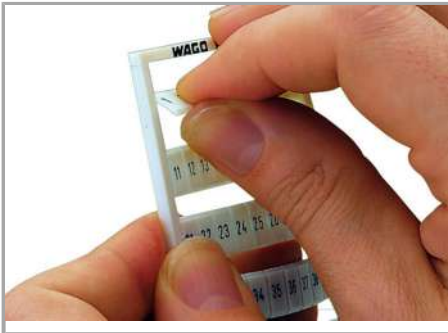

Commercial data

Packaging type	BOX
Country of origin	DE
Customs Tariff No.	491 19900000

Counterpart

Installation Notes

Application

Separating a strip from the WMB marker card.