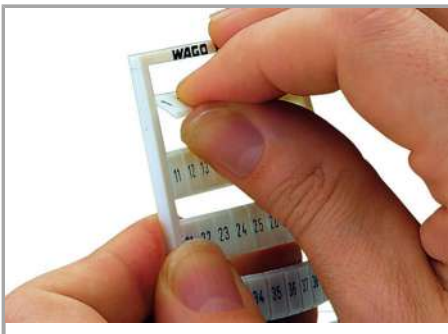

Weight	9 g
Fire load	0.257 MJ

Commercial data

Product Group	2 (Terminal Block Accessories)
Packaging type	BOX
Country of origin	DE
GTIN	4017332594899
Customs Tariff No.	491 19900000

Counterpart

Installation Notes

Application

Separating a strip from the WMB marker card.