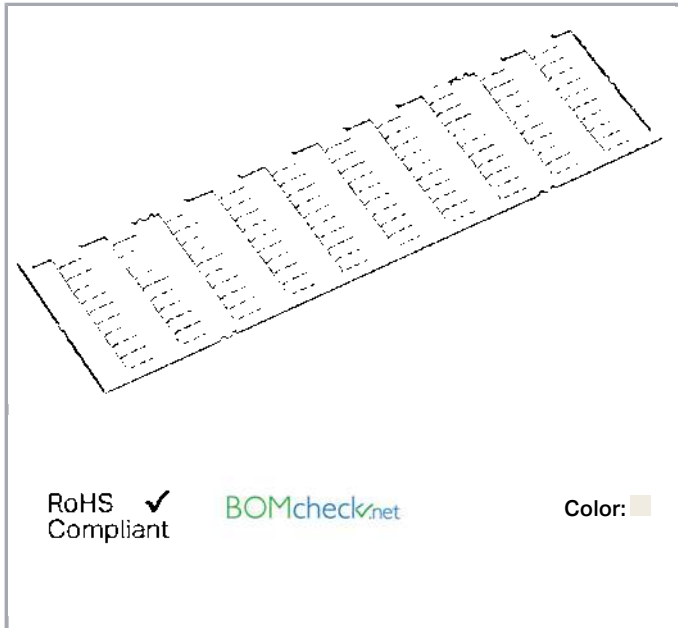

## Data sheet | Item number: 794-681

WMB marking card; as card; MARKED; 201, 203, 205, ..., 299 and 202, 204, 206, ..., 300 (1x); stretchable 5 - 5.2 mm; Vertical marking; snap-on type; white

[www.wago.com/794-681](http://www.wago.com/794-681)

### Data

#### Technical Data

Marking	201, 203, 205, ..., 299 and 202, 204, 206, ..., 300
Marking	201, 203, 205, ..., 299 and 202, 204, 206, ..., 300
Aufdruck_Anzahl	1
Printing direction	Vertical marking
Color of marking	black
Marking type	Digits
Darstellung des Aufdrucks	consecutive numbers per strip
Units per delivery form	10 strips with 10 markers per card

#### Geometrical Data

Marker/Strip width	5 mm
Marker width	5 mm