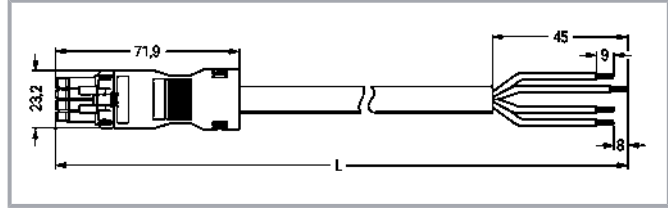

## Data sheet | Item number: 891-8994/105-601

pre-assembled connecting cable; Eca; Socket/open-ended; 4-pole; Cod. A;  
H05VV-F 4G 1 mm<sup>2</sup>; 6 m; 1,00 mm<sup>2</sup>; black

[www.wago.com/891-8994\\_105-601](http://www.wago.com/891-8994_105-601)

### Item description

- Protected against mismatching and maintenance-free
- Compact design with 4.4 mm pole spacing

#### Connection 1

Number of poles	4
Sheathed cable diameter	7.1 ... 9 mm
Wire cross-section	1 mm <sup>2</sup>